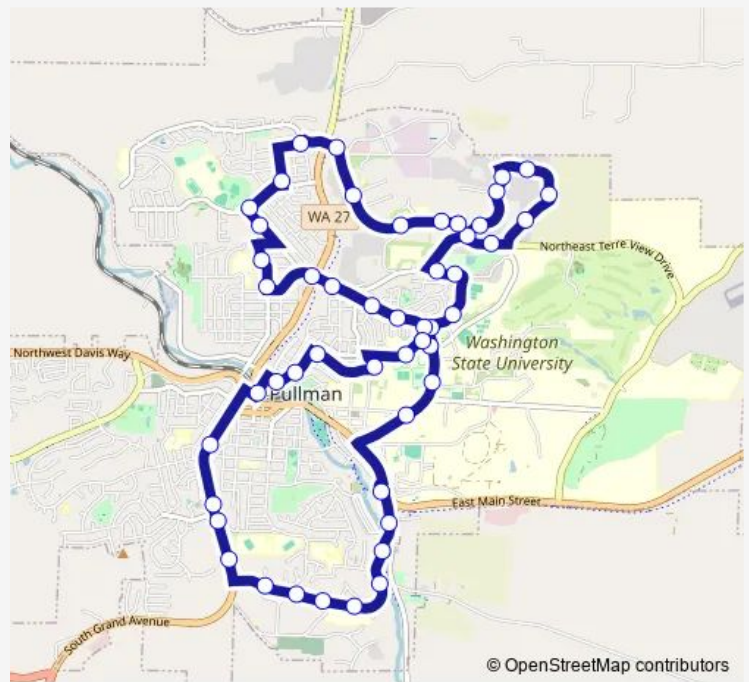

Direction
 Flag Lane west bound — Flag Lane west bound

51 stops

[Open route schedule](#)

- Flag Lane west bound
- opp. Concordia Lutheran
- Rec. Center on Orchard
- Nez Perce Village
- Valley Playfields
- opp. Summer Hill
- opp. Cougar Crest
- Pine Ridge Upper
- opp. Birch Hills
- Maple Valley
- Aspen Village
- Cougar Ridge
- Terre View and Merman
- Timberline on the Green
- Cougars Closet
- WSU Research Park
- Schweitzer Drive
- Terre View Bridge
- Dillon and Terre View, West bound
- Lamont and Larry
- Aquatic Center on Larry

Route schedule

Flag Lane west bound — Flag Lane west bound

Monday	18:30-23:45
Tuesday	18:30-23:45
Wednesday	18:30-23:45
Thursday	18:30-23:45
Friday	18:30-23:45
Saturday	09:30-23:45
Sunday	10:00-16:45

Route info

Direction: Flag Lane west bound

Stops: 51

Trip Duration: 0 hour 42 min

Hall and Orion, South bound

State and Timothy, South bound

State and True, South bound

Rosauers

Taco Bell

Pullman Church of Christ

Harvey/Duncan

Streit Perham

Flag Lane east bound

Gesa Field

Troy Lane

Bishop and Latah

opp. Birch and Barley