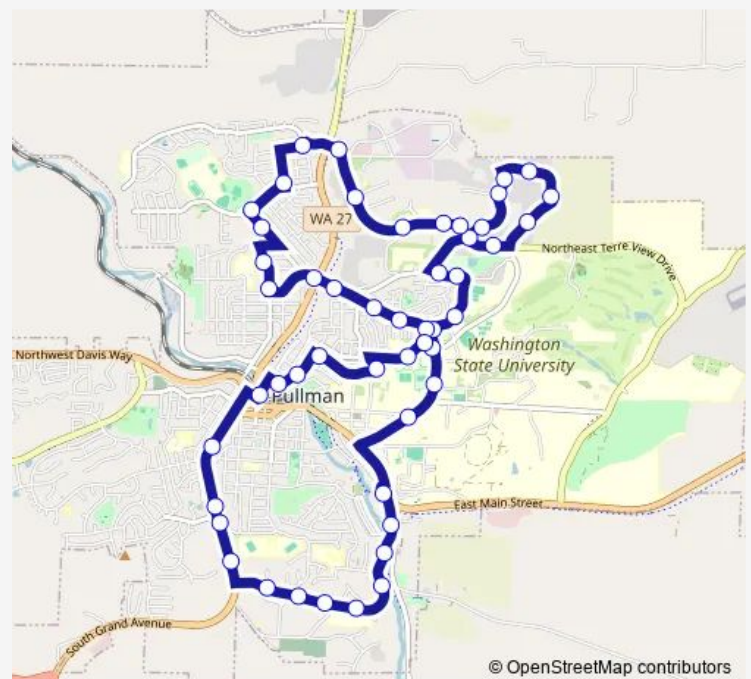

Terre View and Merman

Timberline on the Green

Cougars Closet

WSU Research Park

Schweitzer Drive

Terre View Bridge

Dillon and Terre View, West bound

Lamont and Larry

Aquatic Center on Larry

Route schedule

Flag Lane west bound — Flag Lane west bound

Monday 18:30-23:45

Tuesday 18:30-23:45

Wednesday 18:30-23:45

Thursday 18:30-23:45

Friday 18:30-23:45

Saturday 09:30-23:45

Sunday 10:00-16:45

Route info

Direction: Flag Lane west bound

Stops: 51

Trip Duration: 0 hour 42 min

Hall and Orion, South bound

State and Timothy, South bound

State and True, South bound

Rosauers

Taco Bell

Pullman Church of Christ

Harvey/Duncan

Streit Perham

Flag Lane east bound

Gesa Field