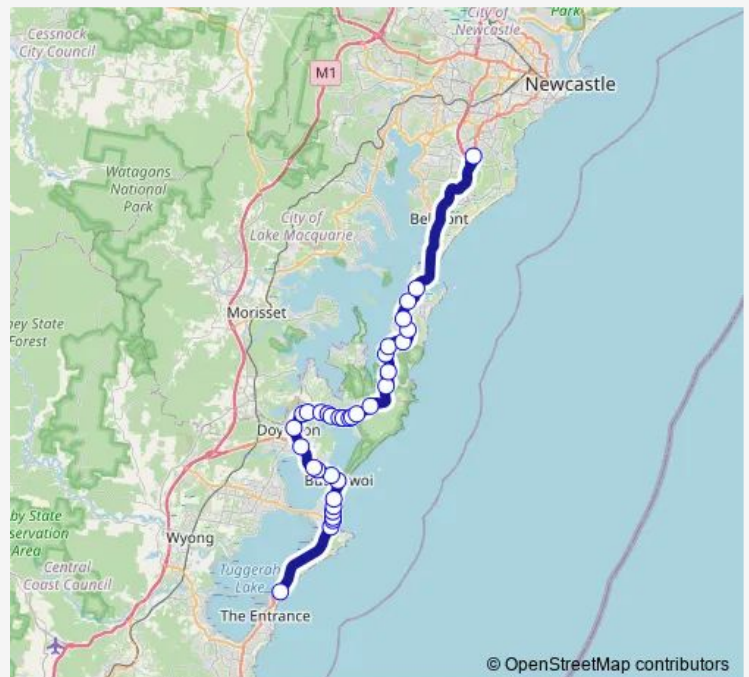

School Bus 2134 Mini St at Hutton Rd to Wiripaang Ps

[Go to website](#)

Direction

Hutton Rd Opp Wyuna Av — Hunter Sports High, Pacific Hwy

34 stops

[Open route schedule](#)

- Hutton Rd Opp Wyuna Av
- Noraville Cemetery, Wilfred Barrett Dr
- Wilfred Barrett Dr Opp Bungary Rd
- Budgewoi Rd After Main Rd
- Budgewoi Rd Opp Elizabeth Dr
- Budgewoi Rd Opp Werepi St
- Budgewoi Rd Opp The Lakes Surf Life Saving Club
- Slade Park, Budgewoi Rd
- Scenic Dr At Phillips Cres
- Scenic Dr Opp Hulani St
- Scenic Dr Before Narambi Rd
- Scenic Dr Opp Colongra Power Station
- Doyalson Ambulance Station, Pacific Hwy
- Pacific Hwy Opp 140
- Pacific Hwy Before Ruttleys Rd
- Pacific Hwy Opp Basford Rd
- Pacific Hwy Opp Saliena Av
- Lake Munmorah Shopping Centre, Pacific Hwy
- Pacific Hwy Opp Munmorah United Bowling Club
- Pacific Hwy After Kangaroo Av
- Lake Muunmorah Public School, Pacific Hwy

Route schedule

Hutton Rd Opp Wyuna Av — Hunter Sports High, Pacific Hwy

Monday	07:22
Tuesday	07:22
Wednesday	07:22
Thursday	07:22
Friday	07:22
Saturday	—
Sunday	—

Route info

Direction: Hutton Rd Opp Wyuna Av

Stops: 34

Trip Duration: 1 hour 4 min

2134 — Mini St at Hutton Rd to Wiripaang Ps

Pacific Hwy After Carter Rd

Pacific Hwy Opp Parktrees Village

Pacific Hwy After Kanangra Dr

Pacific Hwy

Pacific Hwy After Montefiore St

Pacific Hwy After Awabakal Dr

Pacific Hwy At Nords Wharf Rd

Pacific Hwy At Cams Wharf Rd

Pacific Hwy Before Wallarah Peninsula Trk

Pacific Hwy

Pacific Hwy After Old Pacific Hwy

Pacific Hwy After Lake Rd

Hunter Sports High, Pacific Hwy