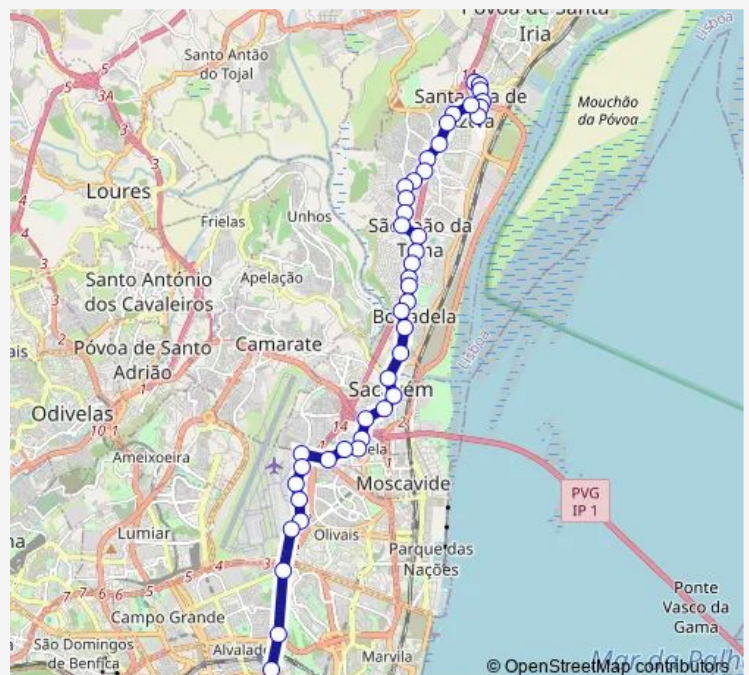

S João Talha (R D Af Henriques) (X) B° Fraternidad

Route schedule

Via Rara (X) B° Cocheios — Lisboa (Areeiro) Av Gago Coutinho (Pq Automóveis)

Monday	04:40-21:40
Tuesday	04:40-21:40
Wednesday	04:40-21:40
Thursday	04:40-21:40
Friday	04:40-21:40
Saturday	05:45-21:45
Sunday	05:40-21:40

Route info

Direction: Via Rara (X) B° Cocheios

Stops: 43

Trip Duration: 0 hour 47 min

321 - Via Rara - Lisboa (Areeiro)

Bobadela (R D Af Henriques) (X) Bº Figueira

Bobadela (R Hor Costa Moreira) Posto Médico