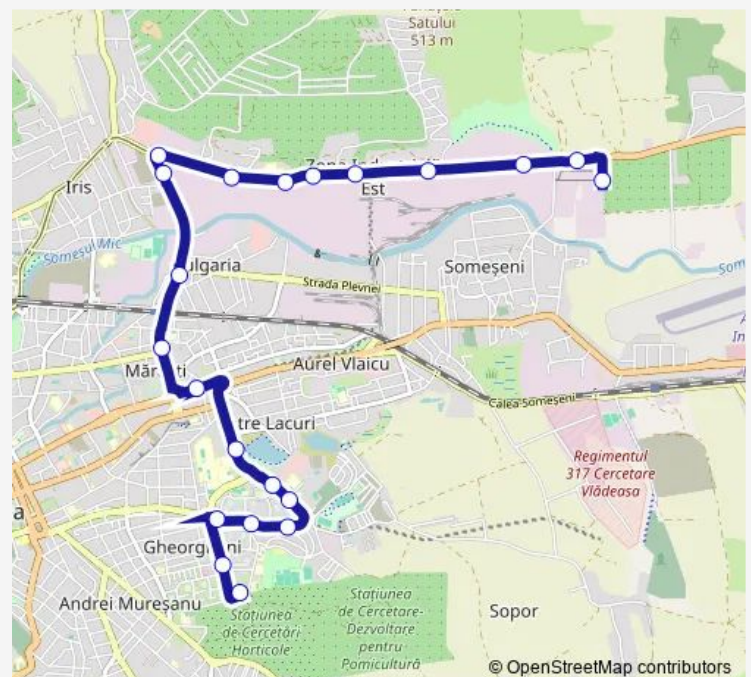

Dorobanilor

Campus Universitar Vest

Iulius Mall Vest

Valeriu Bologa

Snagov Nord

Borsec Nord

Albac

Băioara Sosire

### Route schedule

Emerson — Băioara Sosire

Monday 05:49-22:10

Tuesday 05:49-22:10

Wednesday 05:49-22:10

Thursday 05:49-22:10

Friday 05:49-22:10

Saturday —

### Route info

Direction: Emerson

Stops: 20

Trip Duration: 0 hour 45 min

48l — Aleea Baisoara - Str. Emerson

BusMaps

## Direction

Băioara — Emerson Sosire

21 stops

[Open route schedule](#)

Băioara

Băia

Herculane

Borsec Sud