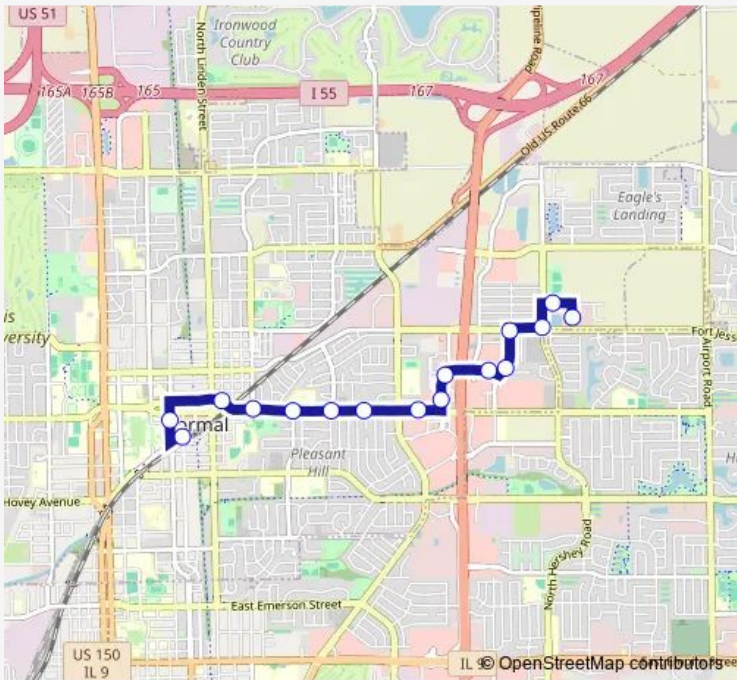

**Bus Red Express Red Express Route**

[Go to website](#)

**Direction**  
Halsted Dr & OSF Fort Jesse — Uptown Station

16 stops

[Open route schedule](#)

- Halsted Dr & OSF Fort Jesse
- Jacobssen Dr & Hershey Rd
- Hershey Rd & Fort Jesse Rd
- Susan Dr & Fort Jesse Rd - W
- Susan Dr & Parkway Ct - W
- Parkway Plaza Dr & Walmart -N
- Landmark Dr & Parkway Plaza Dr - W
- Landmark Dr & Kroger
- College Ave & Young Dr - N
- College Ave & Amanda Brooke Apts.
- College Ave & Blair Dr - N
- College Ave & Grandview Dr - N
- College Ave & Beech St - N
- Mulberry St & Oak St
- Fell St & North St
- Uptown Station

Route schedule  
Halsted Dr & OSF Fort Jesse — Uptown Station

Monday	07:11-18:11
Tuesday	07:11-18:11
Wednesday	07:11-18:11
Thursday	07:11-18:11
Friday	07:11-18:11
Saturday	—
Sunday	—

Route info

Direction: Halsted Dr & OSF Fort Jesse

Stops: 16

Trip Duration: 0 hour 19 min

■ Red Express — Red Express Route **BusMaps**

**Direction**

Uptown Station — Halsted Dr &amp; OSF Fort Jesse

13 stops

[Open route schedule](#)

Uptown Station

College Ave &amp; Beech St - S

College Ave &amp; Grandview Dr - S

College Ave &amp; Blair Dr - S

College Ave &amp; Orr Dr

College Ave &amp; Young Dr - S

Landmark Dr &amp; Visa Dr

Landmark Dr &amp; Parkway Plaza Dr - E