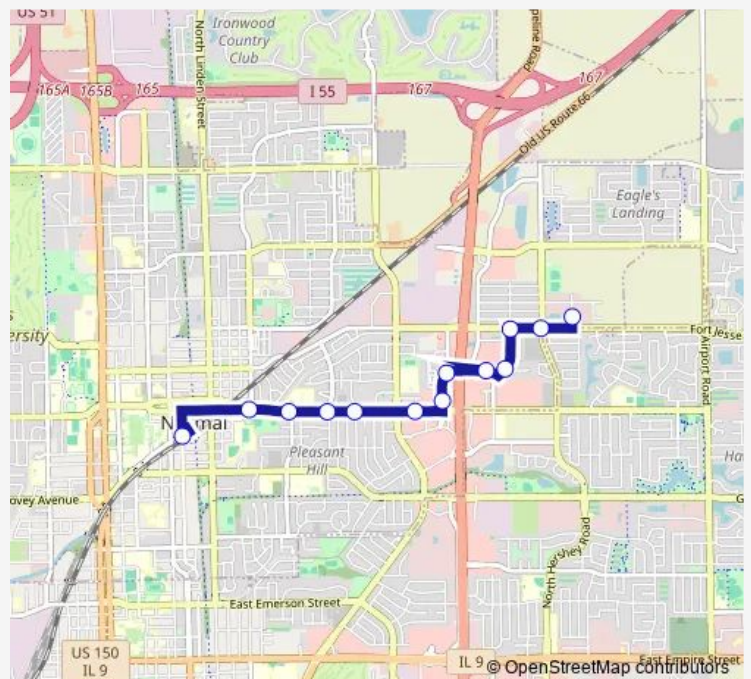

Susan Dr & Fort Jesse Rd - E

Fort Jesse Rd & Hershey Rd

Halsted Dr & OSF Fort Jesse

**Route schedule**

Uptown Station — Halsted Dr & OSF Fort Jesse

Monday 07:00-18:00

Tuesday 07:00-18:00

Wednesday 07:00-18:00

Thursday 07:00-18:00

Friday 07:00-18:00

Saturday —

Sunday —

**Route info**

Direction: Uptown Station

Stops: 13

Trip Duration: 0 hour 11 min

■ Red Express — Red Express Route

## Direction

Halsted Dr & OSF Fort Jesse — Uptown Station

15 stops

[Open route schedule](#)

Halsted Dr & OSF Fort Jesse

Jacobssen Dr & Hershey Rd

Hershey Rd & Fort Jesse Rd

Susan Dr & Fort Jesse Rd - W