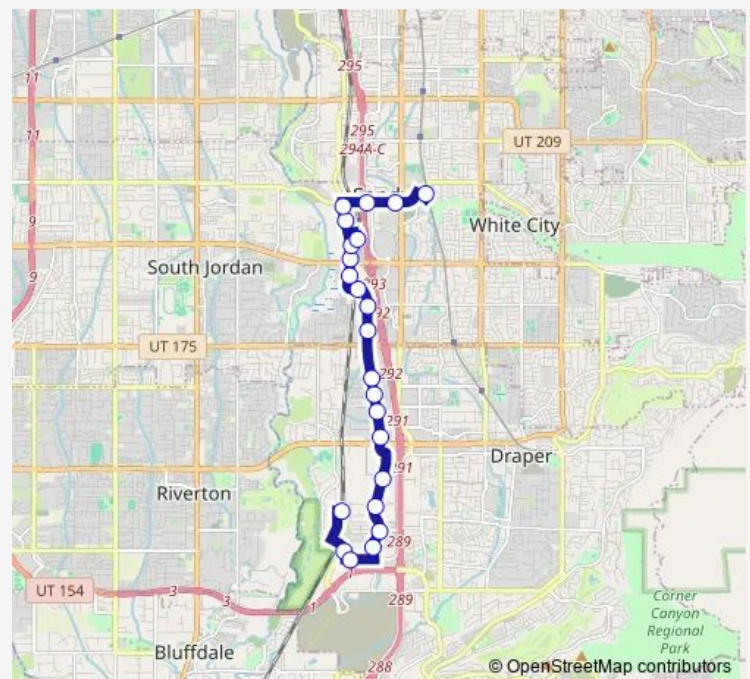

Lone Peak Pkwy @ 11689 S

Jordan Gateway @ 11315 S

Jordan Gtwy @ 11020 S

Jordan Gtwy @ 10895 S

Jordan Gateway @ 10769 S

Jordan Gateway @ 10575 S

Jordan Gateway @ 10427 S

South Jordan Station (Bay D)

Jordan Gateway / Ultradent Dr (Nb)

Jordan Gateway / 10000 S (Nb)

10000 S / Monroe St (Eb)

Route schedule

Draper Station (Bay A) — Sandy Civic Center Station (Bay B)

Monday 06:04-21:04

Tuesday 06:04-21:04

Wednesday 06:04-21:04

Thursday 06:04-21:04

Friday 06:04-21:04

Saturday 06:34-19:34

Sunday —

Route info

Direction: Draper Station (Bay A)

Stops: 23

Trip Duration: 0 hour 22 min

F514 — Jordan Gateway Flex

10000 S / State St (Eb)

Sandy Civic Center Station (Bay B)

Direction

Sandy Civic Center Station (Bay B) — Draper Station (Bay A)

23 stops

[Open route schedule](#)

Sandy Civic Center Station (Bay B)