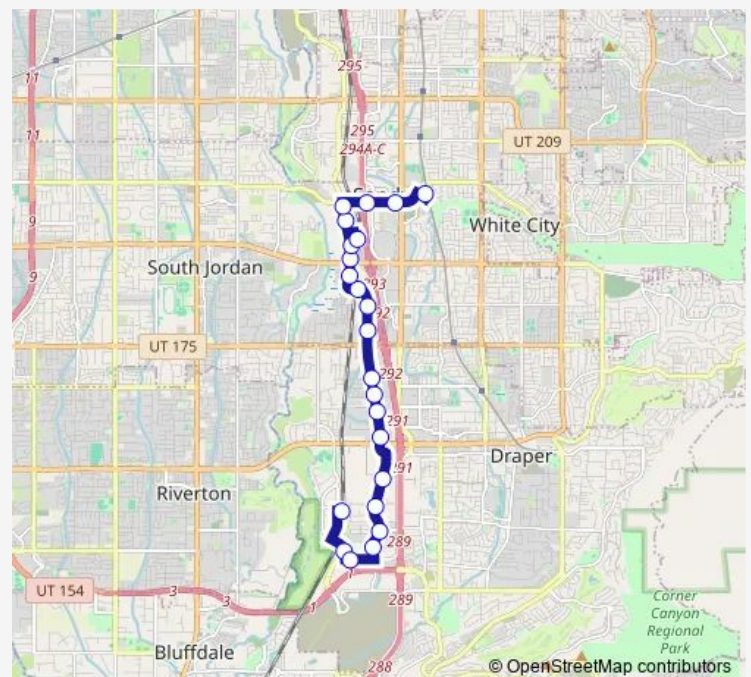

### Route schedule

Draper Station (Bay A) — Sandy Civic Center Station (Bay A)

Monday 06:04-21:04

Tuesday 06:04-21:04

Wednesday 06:04-21:04

Thursday 06:04-21:04

Friday 06:04-21:04

Saturday 06:34-19:34

### Route info

Direction: Draper Station (Bay A)

Stops: 23

Trip Duration: 0 hour 22 min

F514 — Jordan Gateway Flex

10000 S / State St (Eb)

Sandy Civic Center Station (Bay A)

## Direction

Sandy Civic Center Station (Bay A) — Draper Station (Bay A)

23 stops

[Open route schedule](#)

Sandy Civic Center Station (Bay A)

10000 S / State St (Wb)

10000 S / Centennial Pkwy (Wb)

10000 S / Monroe St (Wb)

## Route schedule

Sandy Civic Center Station (Bay A) — Draper Station (Bay A)

Monday 06:28-20:28

Tuesday 06:28-20:28

Wednesday 06:28-20:28

Thursday 06:28-20:28

Friday 06:28-20:28

Saturday 05:58-18:58