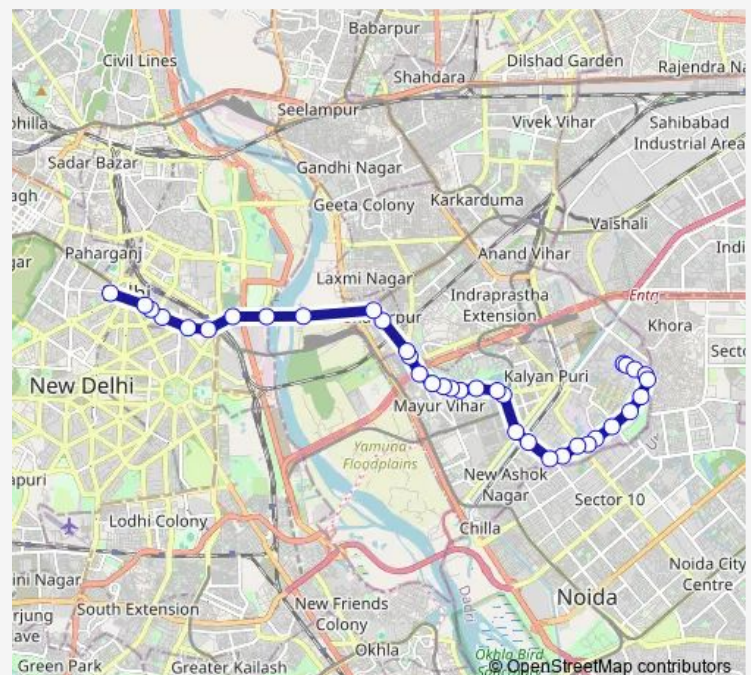

Bus 359down

[Go to website](#)

Direction

Mayur Vihar Phase III (T) Paper Market — Shivaji Stadium Terminal

36 stops

[Open route schedule](#)

Mayur Vihar Phase III (T) Paper Market

Sapera Basti Crossing

Kerala School

Kerala School

Khora Colony

Crpf Camp

Mayur Vihar Phase III A1 Block

Bharti Public School

New Kondali A1 Crossing

Mayur vihar Phase-III Crossing

Multi Gym

Highland Apartments

Satyam/Doctors Apartments

Dharamshila Hospital

Trilok Puri Crossing

Trilok Puri 16 Block

Trilok Puri 13 Block

Kotla Village

ITI Khichiripur

Pocket-5 Mayur Vihar Ph-1

Shashi Garden Xing

Route schedule

Mayur Vihar Phase III (T) Paper Market — Shivaji Stadium Terminal

Monday 06:54-22:30

Tuesday 06:54-22:30

Wednesday 06:54-22:30

Thursday 06:54-22:30

Friday 06:54-22:30

Saturday 06:54-22:30

Sunday 06:54-22:30

Route info

Direction: Mayur Vihar Phase III (T) Paper Market

Stops: 36

Trip Duration: 1 hour 2 min

359down