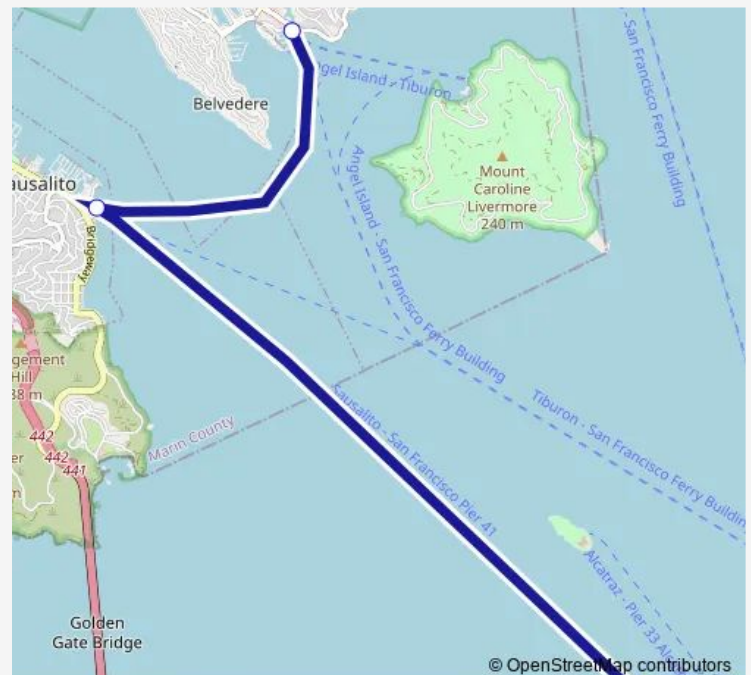

Ferry Pier 41 - Sausalito - Tiburon - Angel Island

[Go to website](#)

Direction

San Francisco Pier 41 — Tiburon Ferry Terminal

3 stops

[Open route schedule](#)

San Francisco Pier 41

Sausalito Ferry Terminal

Tiburon Ferry Terminal

Route schedule

San Francisco Pier 41 — Tiburon Ferry Terminal

Monday 10:55-20:20

Tuesday 10:55-20:20

Wednesday 10:55-20:20

Thursday 10:55-20:20

Friday 10:55-20:20

Saturday 10:55-20:20

Sunday 10:55-20:20

Route info

Direction: San Francisco Pier 41

Stops: 3

Trip Duration: 1 hour 0 min

Direction

Angel Island Ferry Terminal — Sausalito Ferry Terminal

Route info

Direction: Angel Island Ferry Terminal

Stops: 2

Trip Duration: 0 hour 40 min

Direction

Tiburon Ferry Terminal — San Francisco Pier 41

3 stops

[Open route schedule](#)