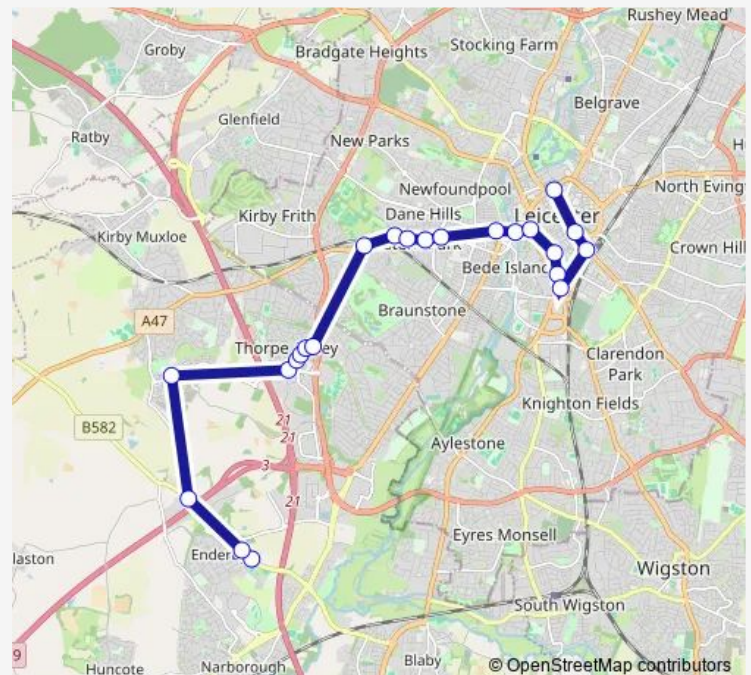

Station Street

### Route schedule

Kirk Lane — St Margaret's Bus Station

Monday 05:20-22:50

Tuesday 05:20-22:50

Wednesday 05:20-22:50

Thursday 05:20-22:50

Friday 05:20-22:50

Saturday 05:20-22:50

### Route info

Direction: Kirk Lane

Stops: 23

Trip Duration: 0 hour 39 min

Novus Direct — Leicester - New Lubbesthorpe

Charles Street

St Margaret's Bus Station

## Direction

Primary School — St Margaret's Bus Station

20 stops

[Open route schedule](#)

Primary School

Murby Way

Owen Close

Sherrard Way