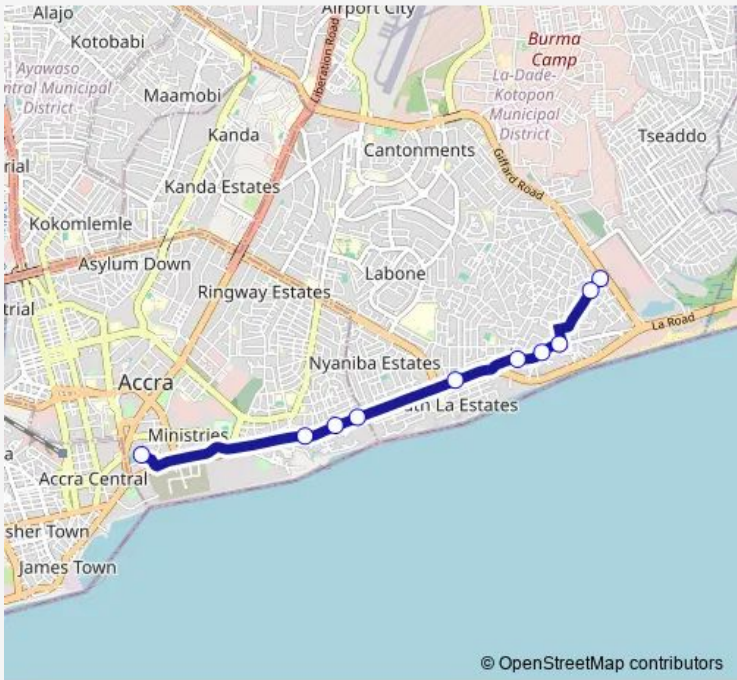

# Bus 523b Trade Fair to Accra New Tema Station

[Go to website](#)

**Direction**  
Terminal Trade Fair — Terminal Accra New Tema Station  
10 stops  
[Open route schedule](#)

- Terminal Trade Fair
- Junction 523
- Police Station 523
- Road Side 523
- Maamli
- Jokers
- G.C.B
- Filling Station 523
- Total 523
- Terminal Accra New Tema Station

Route schedule  
Terminal Trade Fair — Terminal Accra New Tema Station

Monday	12:32
Tuesday	12:32
Wednesday	12:32
Thursday	12:32
Friday	12:32
Saturday	12:32
Sunday	12:32

Route info  
Direction: Terminal Trade Fair  
Stops: 10  
Trip Duration: 0 hour 28 min

■ 523b — Trade Fair to Accra New Tema Station **BusMaps**

523b Bus time schedules and route maps are available in an offline PDF at [busmaps.com](https://busmaps.com). Use the [busmaps.com](https://busmaps.com) website to see live bus times, train schedule or subway schedule, and step-by-step directions for all public transit in Accra