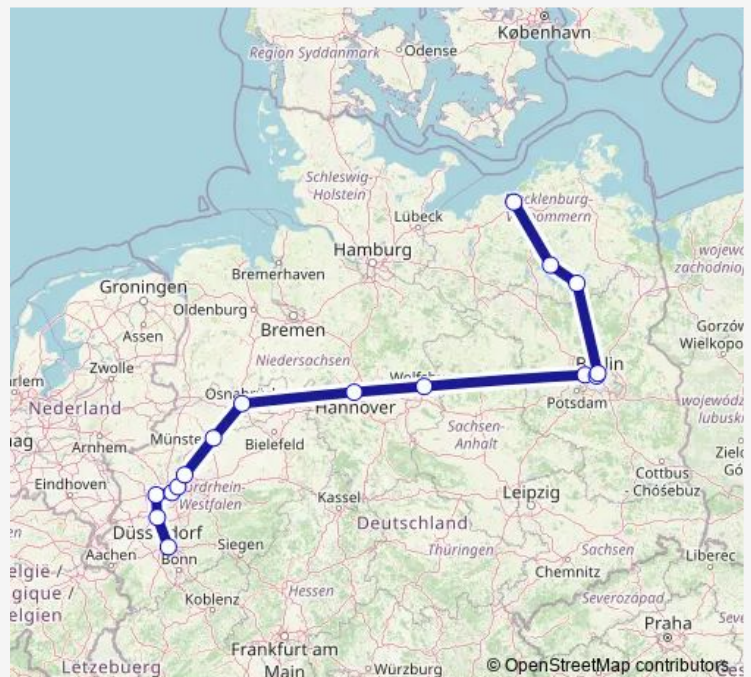

Direction

Köln Hbf — Rostock Hbf

12 stops

[Open route schedule](#)

Köln Hbf

Wuppertal Hbf

Hamm(Westf)

Münster(Westf)Hbf

Hannover Hbf

Wolfsburg Hbf

Berlin-Spandau

Berlin Hbf (tief)

Berlin Gesundbrunnen

Neustrelitz Hbf

Waren(Müritz)

Rostock Hbf

Route schedule

Köln Hbf — Rostock Hbf

Monday —

Tuesday —

Wednesday —

Thursday —

Friday —

Saturday —

Sunday 14:38

Route info

Direction: Köln Hbf

Stops: 12

Trip Duration: 7 hour 45 min

Direction

Köln Hbf — Rostock Hbf

16 stops