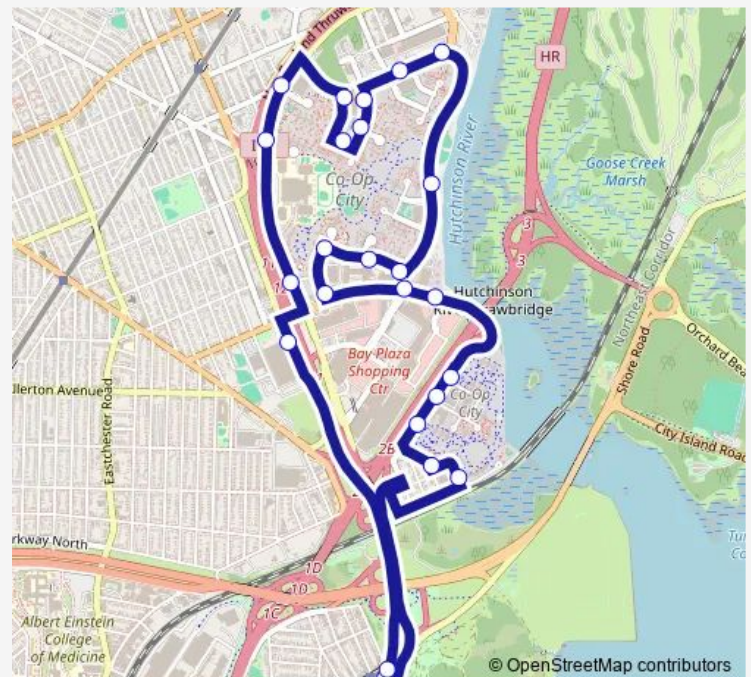

Hutchinson River Pkwy/Einstein Loop North

Hutchinson River Pkwy/Einstein Loop South

Hunter AV/Boller Av

Route schedule

Bruckner Blvd/Wilkinson Av — Bruckner Blvd/Wilkinson Av

Monday 05:15-23:45

Tuesday 05:15-23:45

Wednesday 05:15-23:45

Thursday 05:15-23:45

Friday 05:15-23:45

Saturday 06:15-23:45

Sunday 06:15-23:45

Route info

Direction: Bruckner Blvd/Wilkinson Av

Stops: 23

Trip Duration: 0 hour 31 min

■ Bx23 — Pelham Bay - Co-Op City

BusMaps

Earhart LN/Erskine Pl

Bruckner Blvd/Wilkinson Av

Direction

Bruckner Blvd/Wilkinson Av — Bruckner Blvd/Wilkinson Av

24 stops

[Open route schedule](#)

Bruckner Blvd/Wilkinson Av

Earhart LN/Erskine Pl

Hunter AV/Earhart Ln

Hutchinson River Pkwy/Boller Av

Hutchinson River Pkwy/Einstein Loop South

Hutchinson River Pkwy/Einstein Loop North