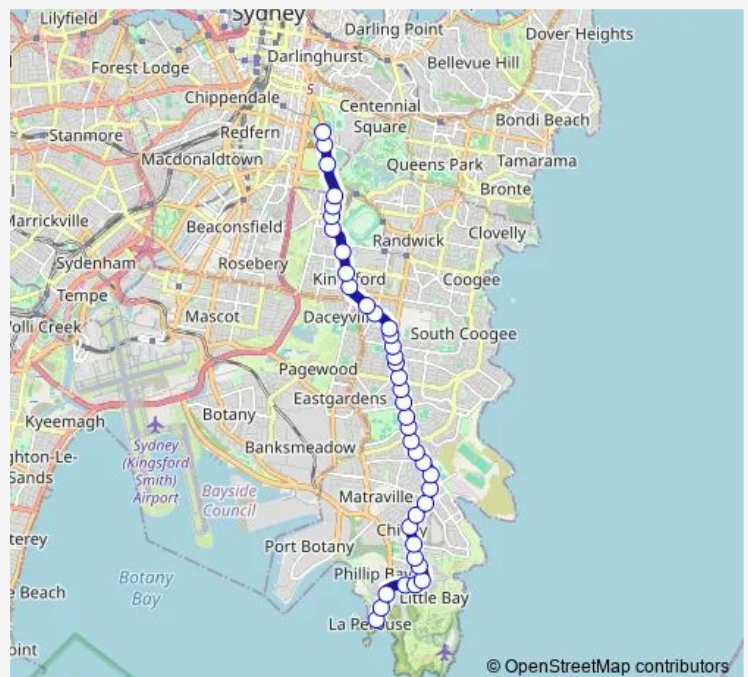

School Bus 614e La Perouse to Sydney Girls Hs

[Go to website](#)

Direction

Anzac Pde Terminus — Sydney Girls High School, Anzac Pde

39 stops

[Open route schedule](#)

- Anzac Pde Terminus
- Anzac Pde After Goorawahl Av
- Anzac Pde Before Canara Av
- Anzac Pde Opp Budd Av
- Anzac Pde Opp Jennifer St
- Anzac Pde Opp Pine Av
- Anzac Pde After Little Bay Rd
- Anzac Pde Near Nyan St
- Anzac Pde At Kenny Av
- Anzac Pde At Forrest St
- Anzac Pde Before Mitchell St
- Matraville Sports HS, Anzac Pde
- Anzac Pde After Lawson St
- Anzac Pde At Hillary Pde
- Anzac Pde At Kain Av
- Anzac Pde Opp St Spyridon College
- Memorial Reserve, Anzac Pde
- Anzac Pde At Murray St
- Anzac Pde At Wade St
- Anzac Pde After Fitzgerald Av
- Hope Uniting Church, Anzac Pde

Route schedule

Anzac Pde Terminus — Sydney Girls High School, Anzac Pde

Monday	08:09
Tuesday	08:09
Wednesday	08:09
Thursday	08:09
Friday	08:09
Saturday	—
Sunday	—

Route info

Direction: Anzac Pde Terminus

Stops: 39

Trip Duration: 0 hour 39 min

614e — La Perouse to Sydney Girls Hs

Pacific Square, Anzac Pde

Bowen Library, Anzac Pde

Anzac Pde At Storey St

Anzac Pde At Snape St

Anzac Pde At Fischer St

Anzac Pde At Broadbent St

Anzac Pde At Botany St

Anzac Pde At Hayward St

Kingsford Nine Ways, Anzac Pde, Stand C

Anzac Pde After Strachan St

Nida, Anzac Pde

Anzac Pde Before Addison St

Anzac Pde At Todman Av

Anzac Pde Opp Ascot St