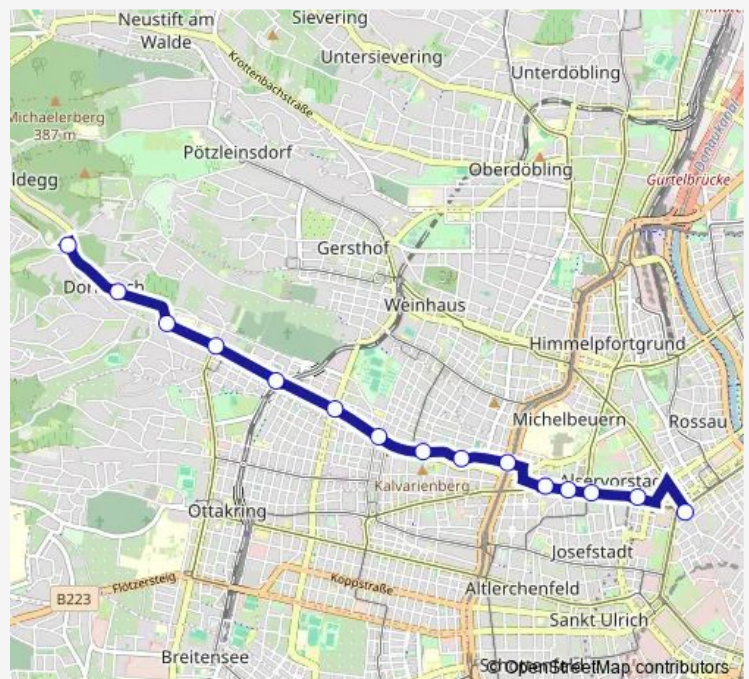

Dornbacher Straße

Dornbach

Hernals

Hernals, Wattgasse

Rosensteingasse

Elterleinplatz

Palffygasse

Alser Straße

Tuesday 00:46-04:41

Wednesday 00:46-04:41

Thursday 00:46-04:41

Friday 00:46-04:41

Saturday 00:47-04:58

Sunday 00:47-04:58

Route info

Direction: Neuwaldegg

Stops: 15

Trip Duration: 0 hour 22 min

■ N43 — Schottentor - Neuwaldegg

Direction

Schottentor — Neuwaldegg

15 stops

[Open route schedule](#)

Schottentor

Monday 00:38-05:03

Tuesday 00:38-05:03

Wednesday 00:38-05:03

Thursday 00:38-05:03

Friday 00:38-05:03

Saturday 00:39-05:06

Sunday 00:39-05:06

Route info