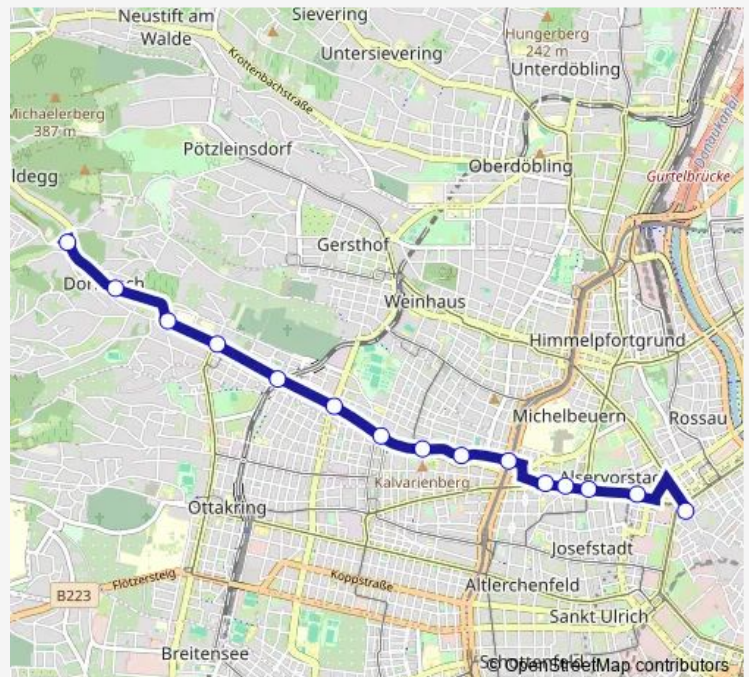

### Route schedule

Neuwaldegg — Schottentor U

Monday 00:46-04:41

Tuesday 00:46-04:41

Wednesday 00:46-04:41

Thursday 00:46-04:41

Friday 00:46-04:41

Saturday 00:47-04:58

### Route info

Direction: Neuwaldegg

Stops: 15

Trip Duration: 0 hour 22 min

**Direction**

Schottentor U — Neuwaldegg

15 stops

[Open route schedule](#)