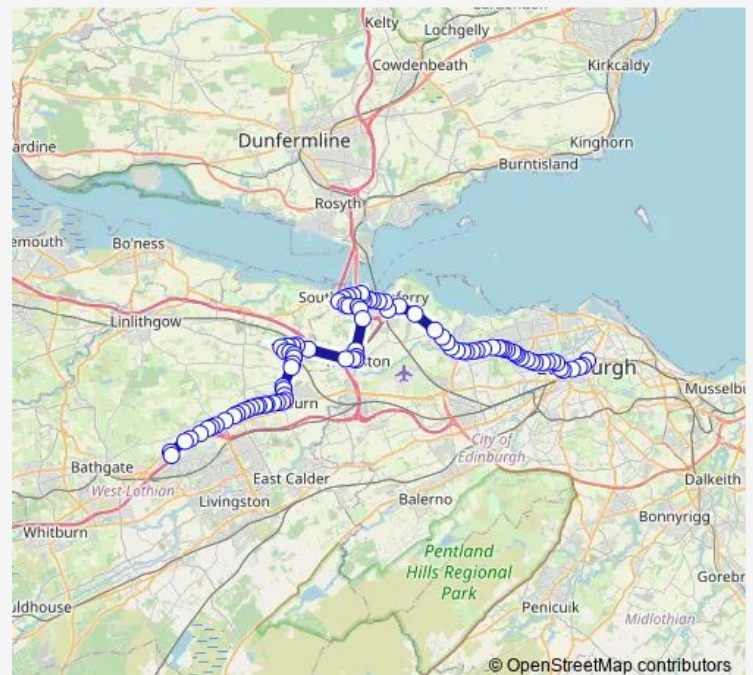

Bus N43

[Go to website](#)

Direction

Leith Street — Royston Roundabout

89 stops

[Open route schedule](#)

Leith Street

Princes Street (Waverley Steps)

Marchfield Terrace

Marchfield Park

Marchfield Park Lane

Route schedule

Leith Street — Royston Roundabout

Monday —

Tuesday —

Wednesday —

Thursday —

Friday —

Saturday 02:45

Sunday 02:45

Route info

Direction: Leith Street

Stops: 89

Trip Duration: 1 hour 17 min

■ N43

BusMaps

Hillpark Steps

Clermiston Drive

Parkgrove Street

Parkgrove Road

Drum Brae North

Barnton Junction