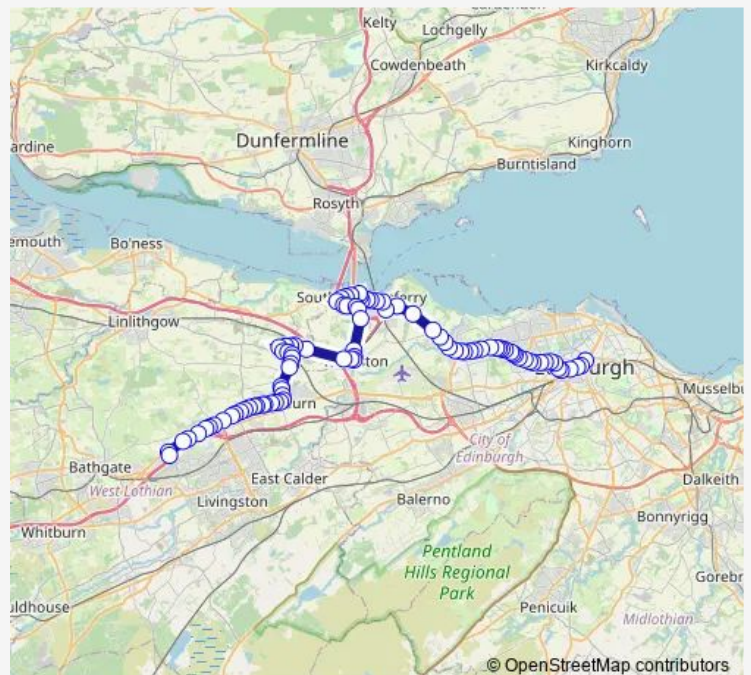

Bus N43

[Go to website](#)

Direction

Leith Street — Royston Roundabout

89 stops

[Open route schedule](#)

Leith Street

Princes Street (Waverley Steps)

Marchfield Terrace

Marchfield Park

Marchfield Park Lane

Route schedule

Leith Street — Royston Roundabout

Monday	—
Tuesday	—
Wednesday	—
Thursday	—
Friday	—
Saturday	02:45
Sunday	02:45

Route info

Direction: Leith Street

Stops: 89

Trip Duration: 1 hour 17 min

■ N43

BusMaps

Hillpark Steps

Clermiston Drive

Parkgrove Street

Parkgrove Road