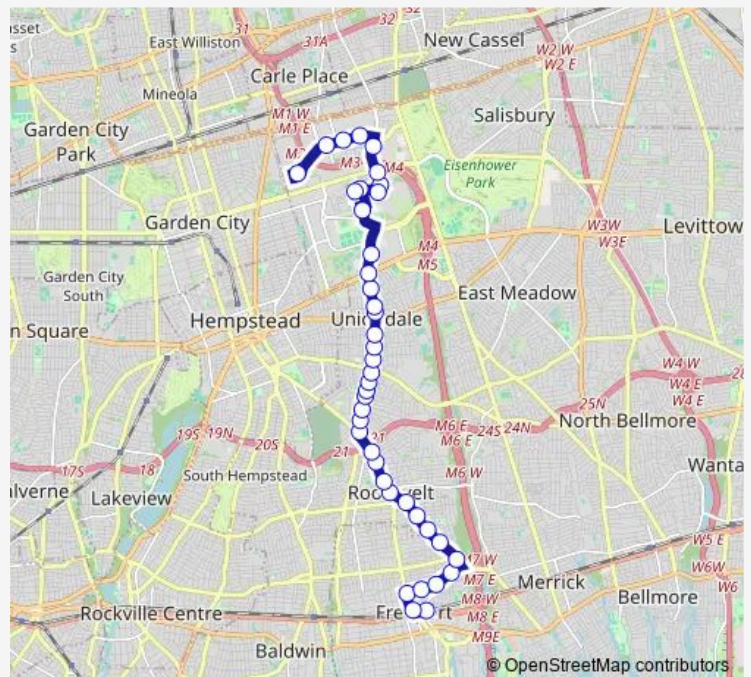

Bus n43 Babylon Tp / Uniondale Av

[Go to website](#)

Direction
 Freeport Sta / South Bay 2 — Roosevelt Field Bus Term
 41 stops
[Open route schedule](#)

- Freeport Sta / South Bay 2
- N Main St + Broadway
- Grand Ave & Main St
- Grand Ave + Graffing Pl
- Grand Ave + N Columbus Ave
- Grand Ave + Frederick Ave
- Babylon Tpke + Opp Hillside Ave
- Babylon Tpke + Carroll St.
- Babylon Tpke + Jefferson Ave
- Babylon Tpke & Underhill Ave.
- Babylon Tpke & E Fulton Ave.
- Babylon Tpke + Nassau Rd (Mollineaux
- Lakewood Av / Nassau
- Nassau Rd Opp E. Raymond Ave.
- Nassau Rd + E Pennywood Ave
- Uniondale Av & Nassau Rd
- Uniondale Av & Coleridge Rd
- Uniondale Ave + Summer Ave
- Uniondale Ave + Southern Pkwy
- Uniondale Ave + Ivy Pl
- Uniondale Ave + Macon Pl

Route schedule

Freeport Sta / South Bay 2 — Roosevelt Field Bus Term

Monday	05:15-23:58
Tuesday	05:15-23:58
Wednesday	05:15-23:58
Thursday	05:15-23:58
Friday	05:15-23:58
Saturday	05:26-22:26
Sunday	05:26-22:26

Route info

Direction: Freeport Sta / South Bay 2

Stops: 41

Trip Duration: 0 hour 44 min

■ n43 — Babylon Tp / Uniondale Av

Uniondale Ave + Jaffa Ave

Uniondale Ave + Beck St

Goodrich St / Uniondale

Direction: Roosevelt Field Bus Term

Stops: 41

Trip Duration: 0 hour 44 min

Uniondale Ave Opp Summer Ave

Uniondale Av & Nassau Rd (Hampton)

Nassau Rd + W. Pennywood Ave.

Nassau Rd + W Roosevelt Ave.

Whitehouse Av / Nassau