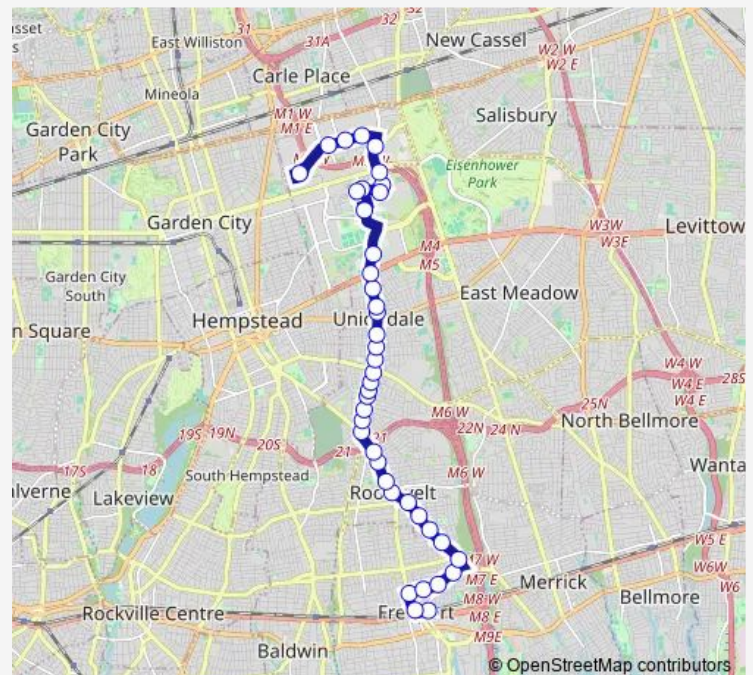

Uniondale Ave + Macon Pl

### Route schedule

Freeport Sta / South Bay 2 — Roosevelt Field Bus Term

Monday 05:15-23:58

Tuesday 05:15-23:58

Wednesday 05:15-23:58

Thursday 05:15-23:58

Friday 05:15-23:58

Saturday 05:26-22:26

Sunday 05:26-22:26

### Route info

Direction: Freeport Sta / South Bay 2

Stops: 41

Trip Duration: 0 hour 44 min

n43 — Babylon Tp / Uniondale Av

Uniondale Ave + Jaffa Ave

Uniondale Ave + Beck St

Goodrich St / Uniondale