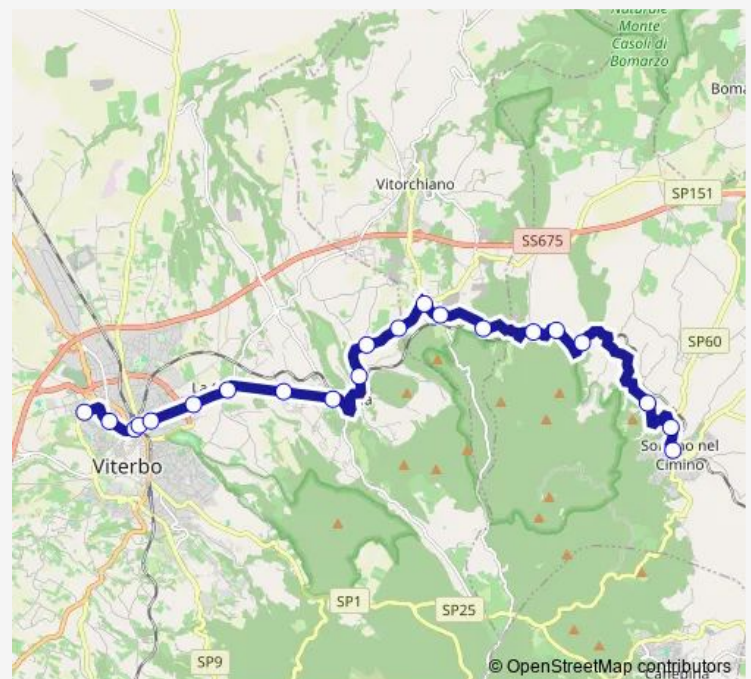

Soriano | Stazione Fornacchia # f1665

Soriano | Pian di Ciliano # f1666

Soriano | Via Pallone Str. Sant'Angelo # f1668

Soriano | Via Battisti # f1669

Soriano | Via Stazione Via Giardino # f1670

Route schedule

VITERBO | Riello # f641 — Soriano | Via Stazione Via Giardino # f1670

Monday	08:00-16:40
Tuesday	08:00-16:40
Wednesday	08:00-16:40
Thursday	08:00-16:40
Friday	08:00-16:40
Saturday	08:00-16:40
Sunday	—

Route info

Direction: VITERBO | Riello # f641

Stops: 21

Trip Duration: 0 hour 30 min

Bus time schedules and route maps are available in an offline PDF at busmaps.com. Use the busmaps.com website to see live bus times, train schedule or subway schedule, and step-by-step directions for all public transit in Viterbo