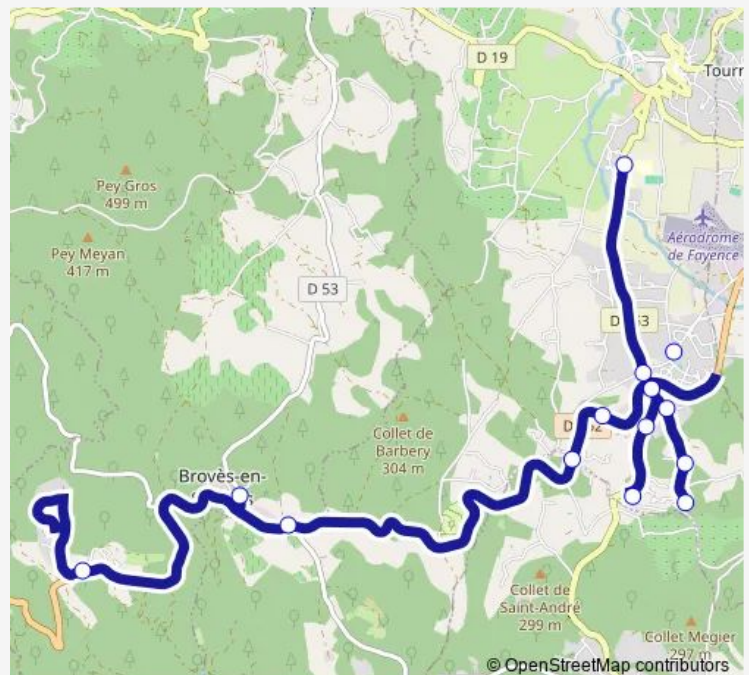

### Route schedule

College Mauron — L Eouviere

Monday 17:05

Tuesday 17:05

Wednesday 12:35

Thursday 17:05

Friday 17:05

Saturday —

### Route info

Direction: College Mauron

Stops: 14

Trip Duration: 0 hour 34 min