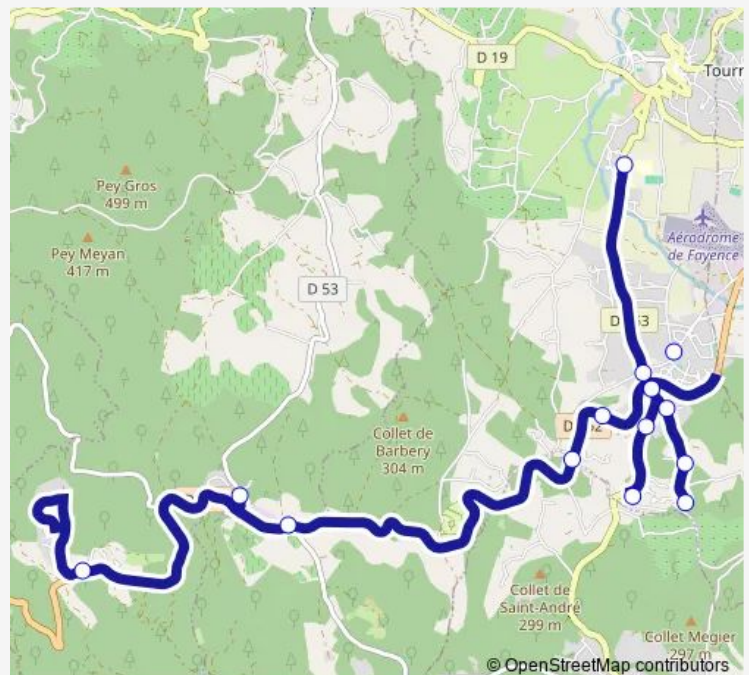

Broves

L Eouviere

Route schedule

College Mauron — L Eouviere

Monday 17:05

Tuesday 17:05

Wednesday 12:35

Thursday 17:05

Friday 17:05

Saturday —

Sunday —

Route info

Direction: College Mauron

Stops: 14

Trip Duration: 0 hour 34 min

Direction

Saint Michel — Ecole Primaire la Ferrage

5 stops

[Open route schedule](#)

Saint Michel

Ecole

Le Peyron

College Mauron

Ecole Primaire la Ferrage