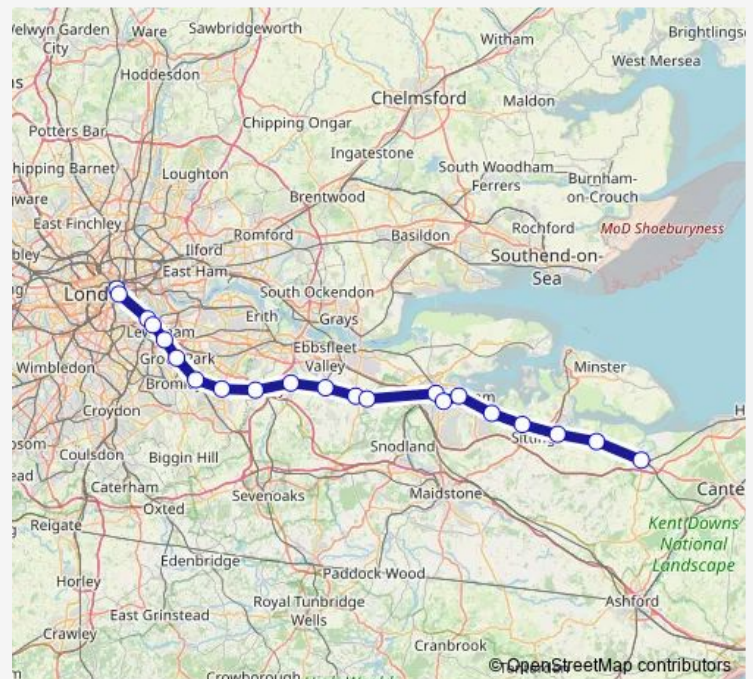

Faversham

Route schedule

London Cannon Street — Faversham

Monday —

Tuesday —

Wednesday —

Thursday —

Friday —

Saturday —

Sunday 09:36

Route info

Direction: London Cannon Street

Stops: 19

Trip Duration: 1 hour 44 min

■ Se:Cst->Fav — SE train service from CST to Fav

Direction

London Cannon Street — Faversham

21 stops

[Open route schedule](#)

London Cannon Street

London Bridge

New Cross

St Johns (London)

Hither Green

Route schedule

London Cannon Street — Faversham

Monday

—

Tuesday

—

Wednesday

—