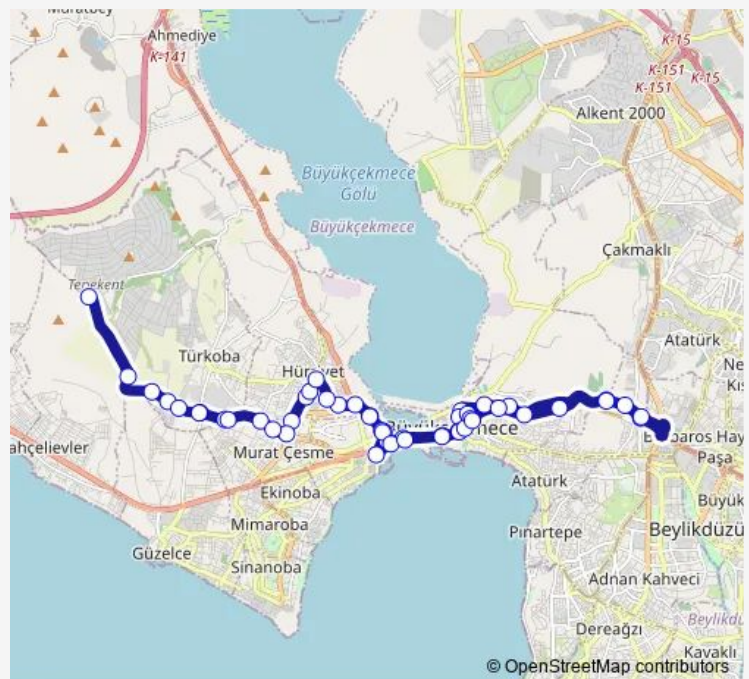

Thursday 06:00

Friday 06:00

Saturday 06:00

Sunday 06:00

Route info

Direction: Spotcular

Stops: 49

Trip Duration: 1 hour 9 min

■ Büyükçekmece-Tepekent B Kapisi Ring Güzergah —
Büyükçekmece- Türkoba- Tepekent

BusMaps

Tepecik Kiptaş Konut

Tepecik Kiptaş Blok1

Kooperatifler Cad.

Tepekent İhramzade K

Tepekent İhramzade K

Muratçeşme