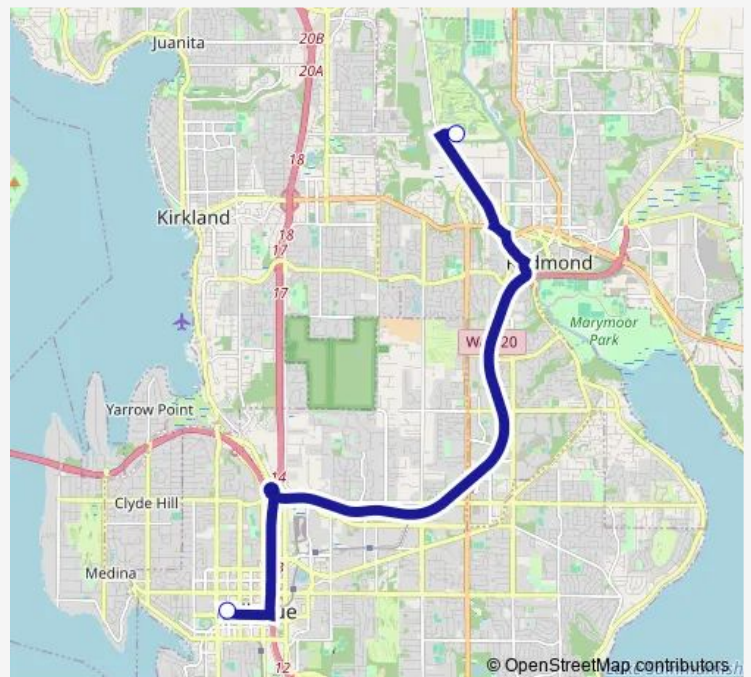

Bus (Everest) Redmond AM

[Go to website](#)

Direction

Everest - Redmond — Everest

2 stops

[Open route schedule](#)

Everest - Redmond

Everest

Route schedule

Everest - Redmond — Everest

Monday 07:45-08:45

Tuesday 07:45-08:45

Wednesday 07:45-08:45

Thursday 07:45-08:45

Friday 07:45-08:45

Saturday —

Sunday —

Route info

Direction: Everest - Redmond

Stops: 2

Trip Duration: 0 hour 25 min

(Everest) Redmond AM

(Everest) Redmond AM Bus time schedules and route maps are available in an offline PDF at busmaps.com. Use the busmaps.com website to see live bus times, train schedule or subway schedule, and step-by-step directions for all public transit in