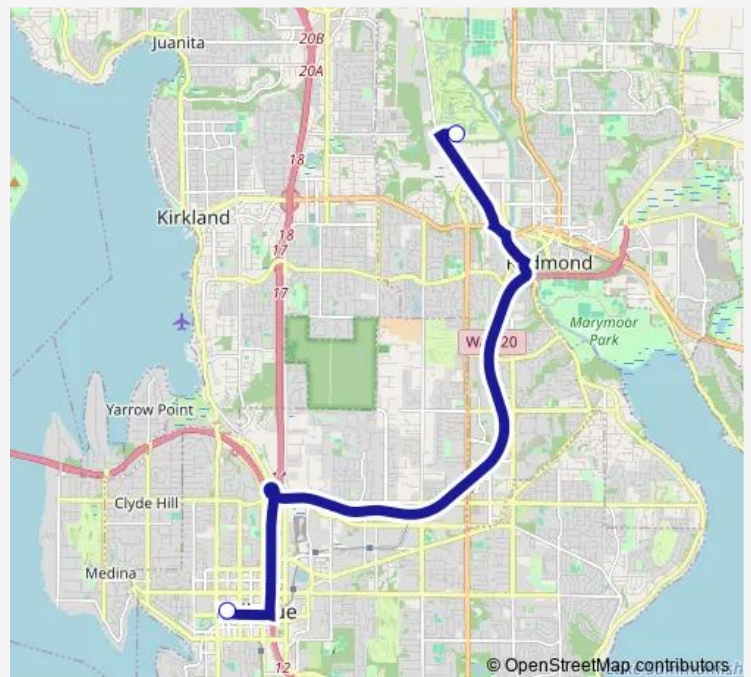

Bus (Everest) Redmond Am

[Go to website](#)

Direction

Everest - Redmond — Everest

2 stops

[Open route schedule](#)

Everest - Redmond

Everest

Route schedule

Everest - Redmond — Everest

Monday	07:45-08:45
Tuesday	07:45-08:45
Wednesday	07:45-08:45
Thursday	07:45-08:45
Friday	07:45-08:45
Saturday	—
Sunday	—

Route info

Direction: Everest - Redmond

Stops: 2

Trip Duration: 0 hour 25 min

■ (Everest) Redmond Am

(Everest) Redmond Am Bus time schedules and route maps are available in an offline PDF at busmaps.com. Use the busmaps.com website to see live bus times, train schedule or subway schedule, and step-by-step directions for all public transit in Bellevue