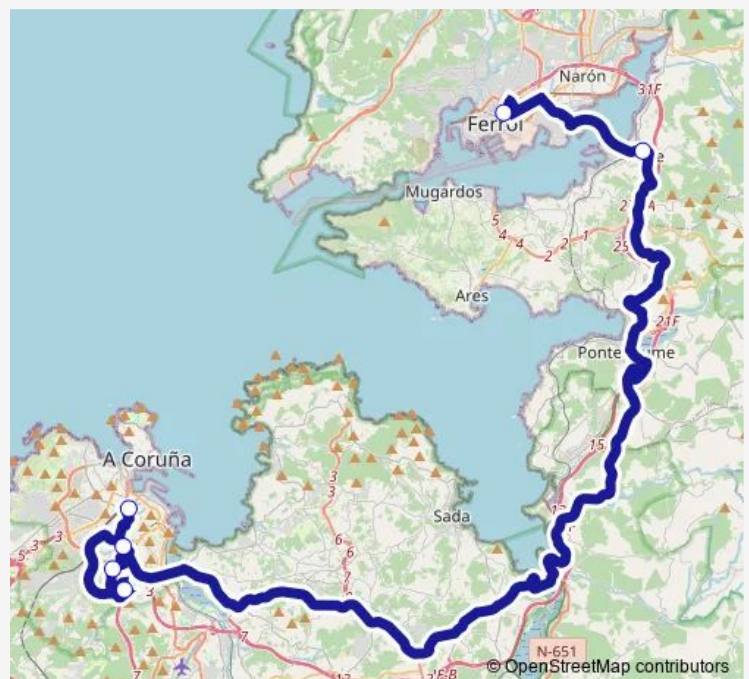

Bus XG871083 Ferrol E.A.-Coruña E.A. (Directo por Campus)

[Go to website](#)

Direction

Ferrol E.A. — Coruña E.A.

6 stops

[Open route schedule](#)

Ferrol E.A.

Fene

Campus Elviña

Campus A Zapateira

Alfonso Molina(Carrefour)

Coruña E.A.

Route schedule

Ferrol E.A. — Coruña E.A.

Monday	14:20
Tuesday	14:20
Wednesday	14:20
Thursday	—
Friday	14:20
Saturday	—
Sunday	—

Route info

Direction: Ferrol E.A.

Stops: 6

Trip Duration: 0 hour 50 min

■ XG871083 — Ferrol E.A.-Coruña E.A. (Directo por Campus)

BusMaps

Direction

Coruña E.A. — Ferrol E.A.

6 stops

Coruña E.A. — Ferrol E.A.

Monday	21:30
Tuesday	21:30
Wednesday	21:30
Thursday	—
Friday	21:30
Saturday	—
Sunday	—

Route info

Direction: Coruña E.A.

Stops: 6

Trip Duration: 0 hour 50 min

XG871083 Bus time schedules and route maps are available in an offline PDF at busmaps.com. Use the busmaps.com website to see live bus times, train schedule or subway schedule, and step-by-step directions for all public transit in A Coruna