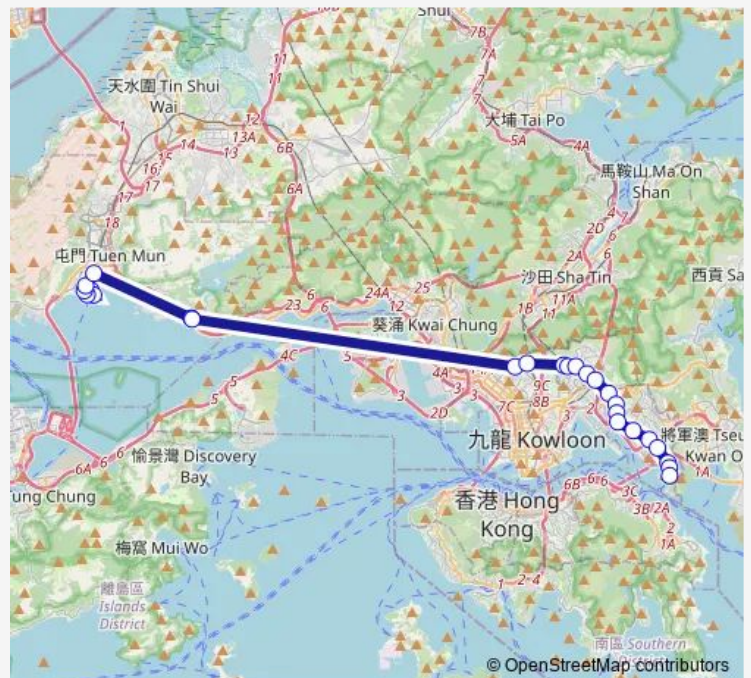

[Ctb] Tuen MUN Pier Head, WU Chui Road[[Kmb] Tuen MUN Pier Head BUS Terminus][Lrtfeeder] Tuen MUN Ferry Pier[[Lwb] Tuen MUN Pier Head

[Ctb] WU Boon House WU King Estate, WU King Road[[Kmb] WU Boon House WU King Estate][Lrtfeeder] WU Boon House, WU King Estate[[Lwb] WU Boon House WU King Estate

[Ctb] WU Tsui House WU King Estate, WU King Road[[Kmb] WU Tsui House WU King Estate][Lrtfeeder] WU Tsui House, WU King Estate[[Lwb] WU Tsui House WU King Estate

[Ctb] Tuen MUN Swimming Pool, HOI Wong Road[[Kmb] Tuen MUN Swimming Pool][Lwb] Tuen MUN Swimming Pool

[Ctb] Tuen MUN Road BUS-BUS Interchange, Tuen MUN Road[[Kmb] Tuen MUN Road Interchange][Kmb] Tuen MUN Road Interchange

[Ctb] Tuen MUN Road BUS-BUS Interchange, Tuen MUN Road[[Kmb] Tuen MUN Road Interchange

[Ctb] Beacon Heights, Lung Cheung Road[[Kmb] Beacon Heights

[Ctb] Phoenix House, Lung Cheung Road[[Kmb] Phoenix House

[Kmb] Lung Cheung Govt. Sec. School

Route schedule

[Ctb] Yuet WU Villa[[Kmb] Yuet WU Villa BUS Terminus][Lrtfeeder] Yuet WU Villa — [Ctb] YAU Tong Centre, YAN Wing Street[[Kmb] LEI YUE MUN Estate BUS Terminus

Monday	06:55-07:40
Tuesday	06:55-07:40
Wednesday	06:55-07:40
Thursday	06:55-07:40
Friday	06:55-07:40
Saturday	06:55-07:40
Sunday	—

Route info

Direction: [Ctb] Yuet WU Villa[[Kmb] Yuet WU Villa BUS Terminus][Lrtfeeder] Yuet WU Villa

Stops: 25

Trip Duration: 1 hour 14 min