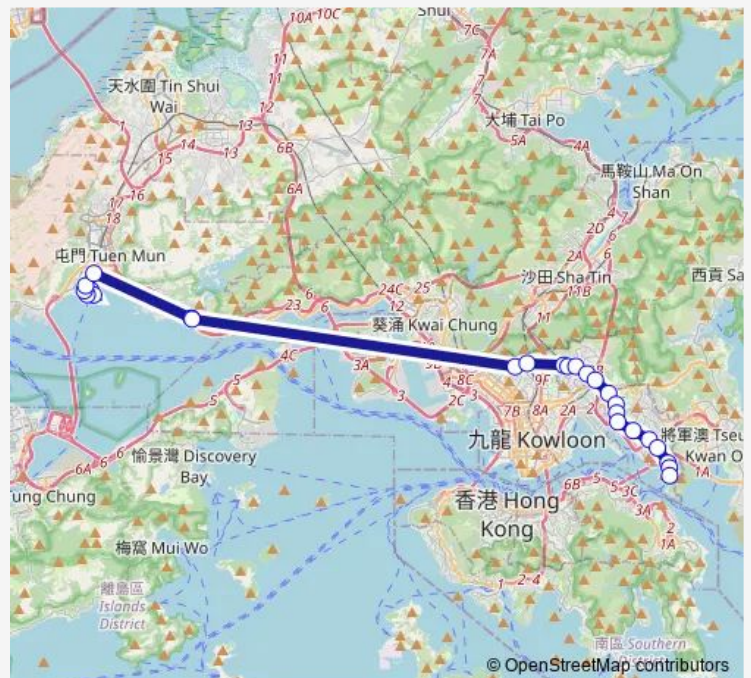

[Ctb] Tuen MUN Pier Head, WU Chui Road[[Kmb] Tuen MUN Pier Head BUS Terminus][Lrtfeeder] Tuen MUN Ferry Pier[[Lwb] Tuen MUN Pier Head

[Ctb] WU Boon House WU King Estate, WU King Road[[Kmb] WU Boon House WU King Estate][Lrtfeeder] WU Boon House, WU King Estate[[Lwb] WU Boon House WU King Estate

[Ctb] WU Tsui House WU King Estate, WU King Road[[Kmb] WU Tsui House WU King Estate][Lrtfeeder] WU Tsui House, WU King Estate[[Lwb] WU Tsui House WU King Estate

[Ctb] Tuen MUN Swimming Pool, HOI Wong Road[[Kmb] Tuen MUN Swimming Pool][Lwb] Tuen MUN Swimming Pool

[Ctb] Tuen MUN Road BUS-BUS Interchange, Tuen MUN Road[[Kmb] Tuen MUN Road Interchange][Kmb] Tuen MUN Road Interchange

[Ctb] Tuen MUN Road BUS-BUS Interchange, Tuen MUN Road[[Kmb] Tuen MUN Road Interchange

[Ctb] Beacon Heights, Lung Cheung Road[[Kmb] Beacon Heights

[Ctb] Phoenix House, Lung Cheung Road[[Kmb] Phoenix House

[Kmb] Lung Cheung Govt. Sec. School

Route schedule

[Ctb] Yuet WU Villa[[Kmb] Yuet WU Villa BUS Terminus][Lrtfeeder] Yuet WU Villa — [Ctb] YAU Tong Centre, YAN Wing Street[[Kmb] LEI YUE MUN Estate BUS Terminus

Monday	06:55-07:40
Tuesday	06:55-07:40
Wednesday	06:55-07:40
Thursday	06:55-07:40
Friday	06:55-07:40
Saturday	06:55-07:40
Sunday	—

Route info

Direction: [Ctb] Yuet WU Villa[[Kmb] Yuet WU Villa BUS Terminus][Lrtfeeder] Yuet WU Villa

Stops: 25

Trip Duration: 1 hour 18 min