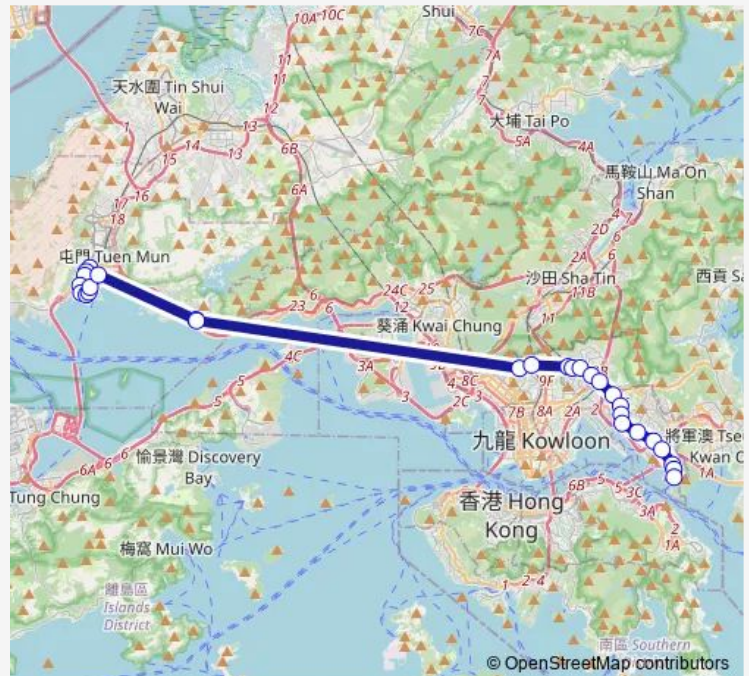

Route schedule

[Ctb] Lung MUN Oasis[[Kmb] Lung MUN Oasis BUS Terminus — [Ctb] YAU Tong Centre, YAN Wing Street[[Kmb] LEI YUE MUN Estate BUS Terminus

Monday	05:35-21:35
Tuesday	05:35-21:35
Wednesday	05:35-21:35
Thursday	05:35-21:35
Friday	05:35-21:35
Saturday	05:35-23:05
Sunday	05:35-22:35

Route info

Direction: [Ctb] Lung MUN Oasis[[Kmb] Lung MUN Oasis BUS Terminus

Stops: 28

Trip Duration: 1 hour 22 min

[Ctb] Tuen MUN Road BUS-BUS Interchange, Tuen MUN Road[[Kmb] Tuen MUN Road Interchange

[Ctb] Beacon Heights, Lung Cheung Road[[Kmb] Beacon Heights