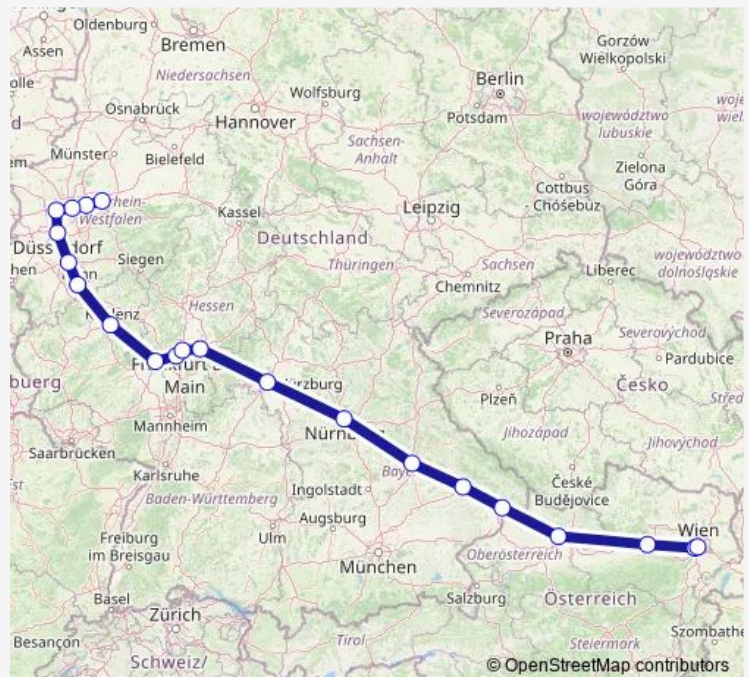

Würzburg Hbf

Nürnberg Hbf

Regensburg Hbf

Plattling

Passau Hbf

Linz Hbf

St.Pölten Hbf

Wien Meidling

### Route schedule

Dortmund Hbf — Wien Hbf

Monday 04:35

Tuesday 04:35-08:19

Wednesday 04:35-08:19

Thursday 04:35

Friday 04:35

Saturday 04:35

### Route info

Direction: Dortmund Hbf

Stops: 21

Trip Duration: 10 hour 22 min

ICE 23

## Direction

Dortmund Hbf — Wien Hbf

20 stops

[Open route schedule](#)

Dortmund Hbf

Gelsenkirchen Hbf

Duisburg Hbf

Düsseldorf Hbf