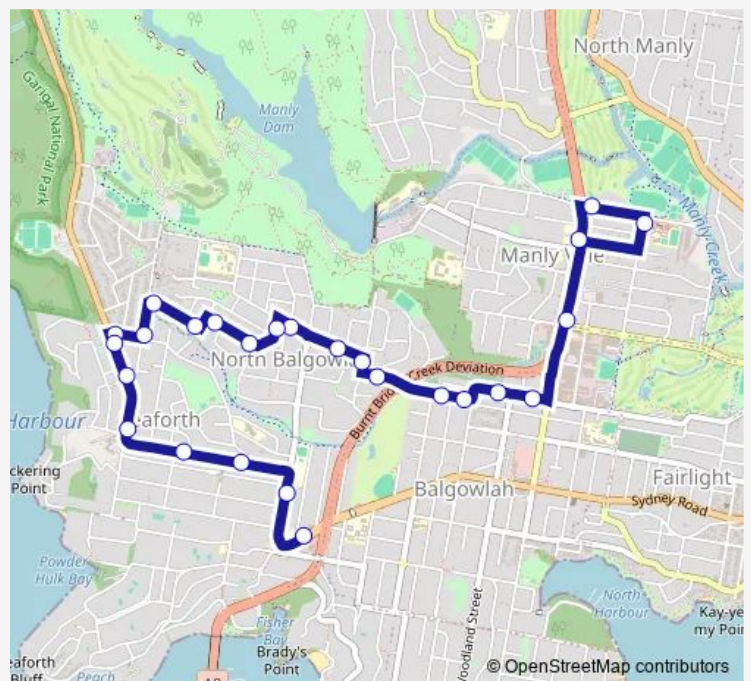

School Bus 614n St Kierans Catholic PS to Seaforth

[Go to website](#)

Direction

St Kieran's Church, Codamine St — Sydney Rd After Kempbridge Av

26 stops

[Open route schedule](#)

- St Kieran's Church, Codamine St
- Campbell Pde After Condamine St
- Nbsc Mackellar Girls, Quirk Rd, Stand D
- Manly Vale B-Line, Condamine St
- Balgowlah Rd After Condamine St
- Balgowlah Rd After Woodland St
- Kitchener St After West St
- Kitchener St Before Wanganella St
- Myrtle St Opp Abingdon St
- Daisy St At Woodbine St
- Woodbine St Opp Tottenham St
- Woodbine St Opp Woodbine Street Shops
- Eileen St Opp Woolgoolga St
- Coramba St At Eileen St
- Coramba St Before Taree Av
- Urunga St At Taree Av
- Urunga St At Clontarf St
- Clontarf St At Lister Av
- Lister Av At Wakehurst Pkwy
- Wakehurst Pkwy After Lister Av
- Wakehurst Pkwy Opp Castle Cct

Route schedule

St Kieran's Church, Codamine St — Sydney Rd After Kempbridge Av

Monday	15:17
Tuesday	15:17
Wednesday	15:17
Thursday	15:17
Friday	15:17
Saturday	—
Sunday	—

Route info

Direction: St Kieran's Church, Codamine St

Stops: 26

Trip Duration: 0 hour 27 min

614n — St Kierans Catholic PS to Seaforth

Clontarf St Opp Callicoma Rd

Frenchs Forest Rd At Montauban Av

Frenchs Forest Rd Before Baringa Av

Seaforth Public School, Frenchs Forest Rd