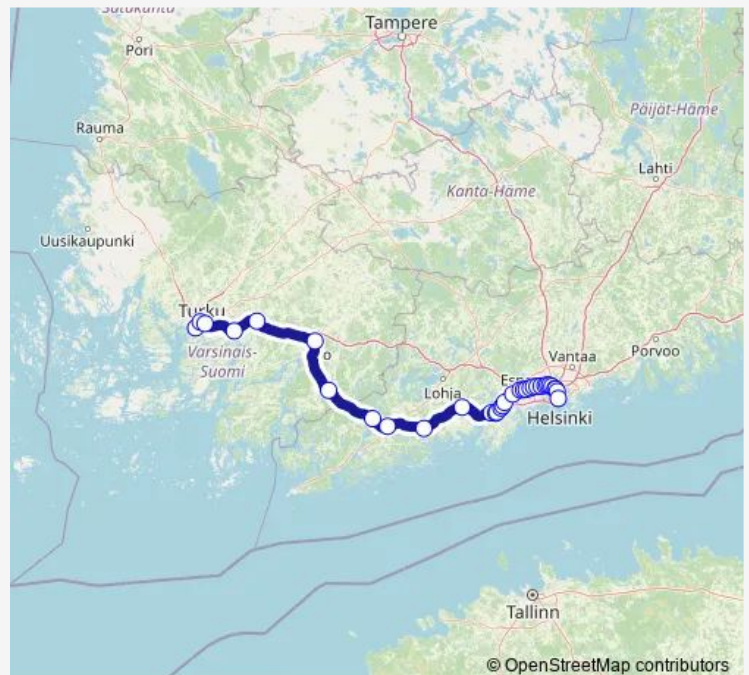

## Route schedule

Turku satama — Helsinki

Monday	08:05
Tuesday	08:05
Wednesday	08:05
Thursday	08:05
Friday	—
Saturday	08:05
Sunday	08:05

## Route info

Direction: Turku satama

Stops: 33

Trip Duration: 2 hour 35 min

■ IC 948 — Turku satama - Helsinki

Kauniainen

Kera

Kilo

## Route info

Direction: Turku satama

Stops: 33

Trip Duration: 2 hour 35 min

Mäkkylä

Pitäjänmäki

Valimo

Huopalahti