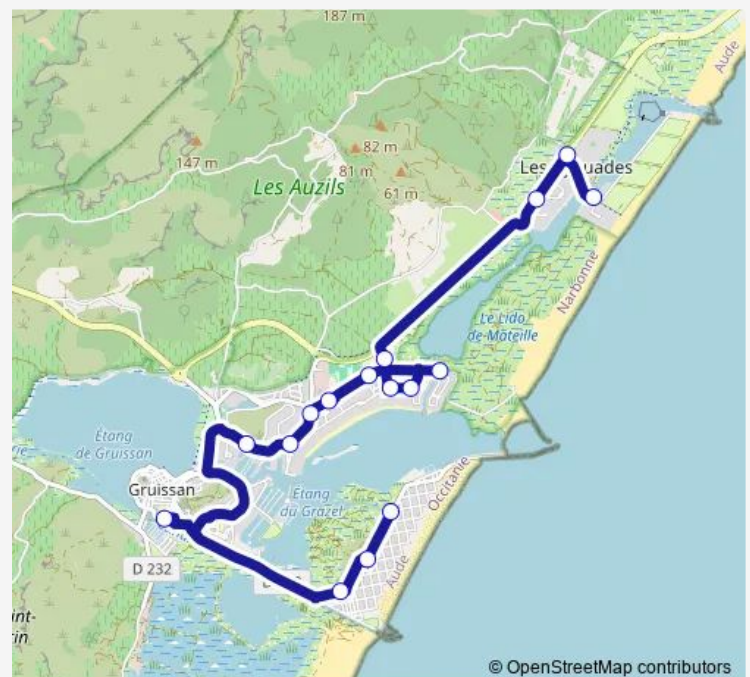

### Route schedule

Gruissan Ecole — Gruissan Cram

Monday 17:05

Tuesday 17:05

Wednesday —

Thursday 17:05

Friday 17:05

Saturday —

### Route info

Direction: Gruissan Ecole

Stops: 16

Trip Duration: 0 hour 35 min

© OpenStreetMap contributors

Bc106 — Ecartis de Gruissan

BusMaps