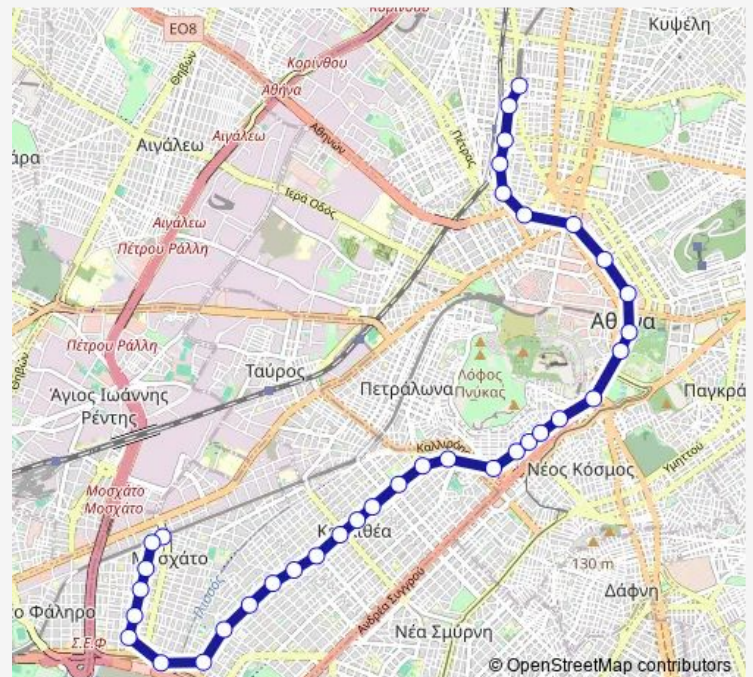

Thursday 05:00-23:30

Friday 05:00-23:30

Saturday 05:00-23:30

Sunday 05:00-23:30

**Route info**

Direction: Τερμα (Μοσχάτο)

Stops: 36

Trip Duration: 1 hour 0 min