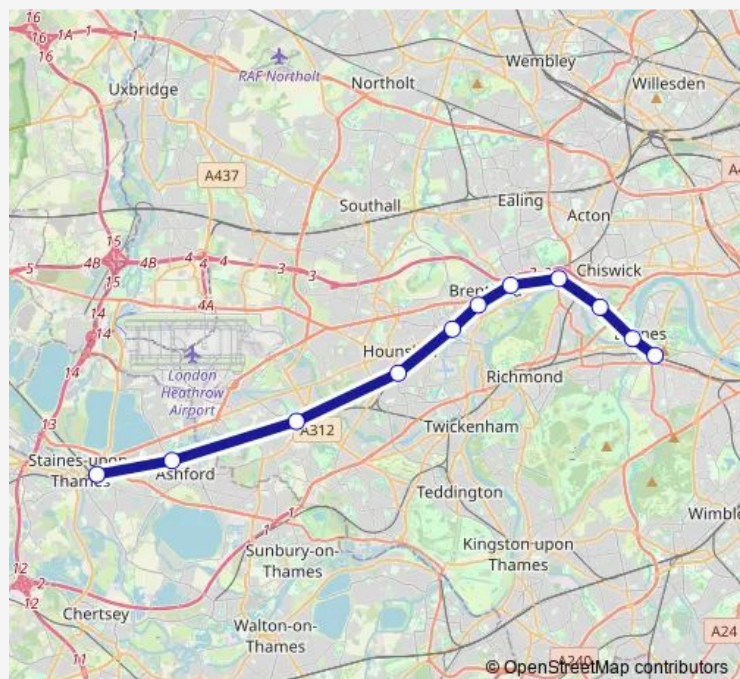

# Rail South Western Railway Staines - Barnes

[Go to website](#)

**Direction**

Staines — Barnes

11 stops

[Open route schedule](#)

- Staines
- Ashford (Surrey)
- Feltham
- Hounslow
- Isleworth
- Syon Lane
- Brentford
- Kew Bridge
- Chiswick
- Barnes Bridge
- Barnes

Route schedule

Staines — Barnes

Monday	—
Tuesday	—
Wednesday	—
Thursday	—
Friday	—
Saturday	06:33
Sunday	—

Route info

Direction: Staines

Stops: 11

Trip Duration: 0 hour 31 min

South Western Railway — Staines - Barnes