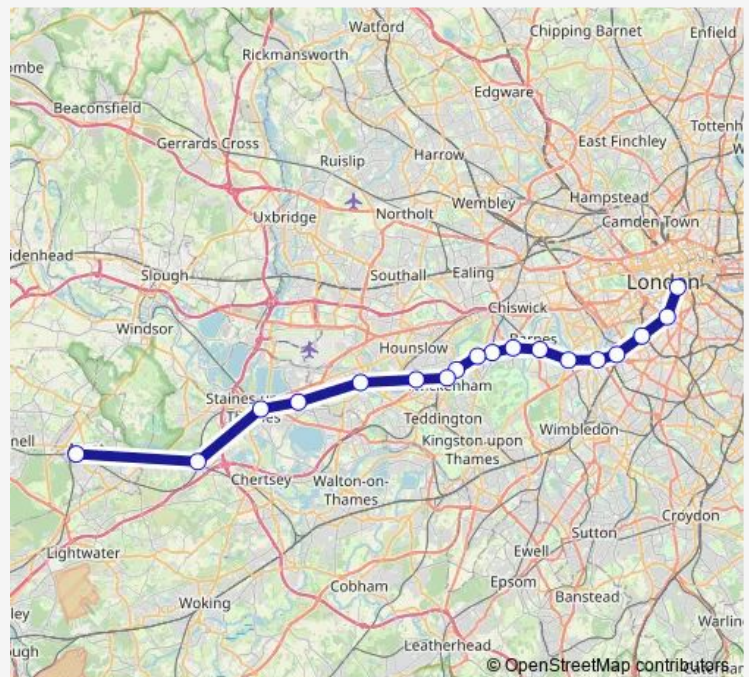

Rail South Western Railway London Waterloo - Ascot

[Go to website](#)

Direction

London Waterloo — Ascot

18 stops

[Open route schedule](#)

- London Waterloo
- Vauxhall
- Queenstown Road (Battersea)
- Clapham Junction
- Wandsworth Town
- Putney
- Barnes
- Mortlake
- North Sheen
- Richmond (London)
- St Margarets (London)
- Twickenham
- Whitton (London)
- Feltham
- Ashford (Surrey)
- Staines
- Virginia Water
- Ascot

Route schedule

London Waterloo — Ascot

Monday	—
Tuesday	—
Wednesday	—
Thursday	—
Friday	—
Saturday	—
Sunday	06:44-22:44

Route info

Direction: London Waterloo

Stops: 18

Trip Duration: 1 hour 12 min

South Western Railway Rail time schedules and route maps are available in an offline PDF at busmaps.com. Use the busmaps.com website to see live bus times, train schedule or subway schedule, and step-by-step directions for all public transit in London

The schedule is provided in the local timezone. Times with "(+1)" indicate departures on the next day.

PDF file created on 2025-01-31

2024 BusMaps.com - All Rights Reserved