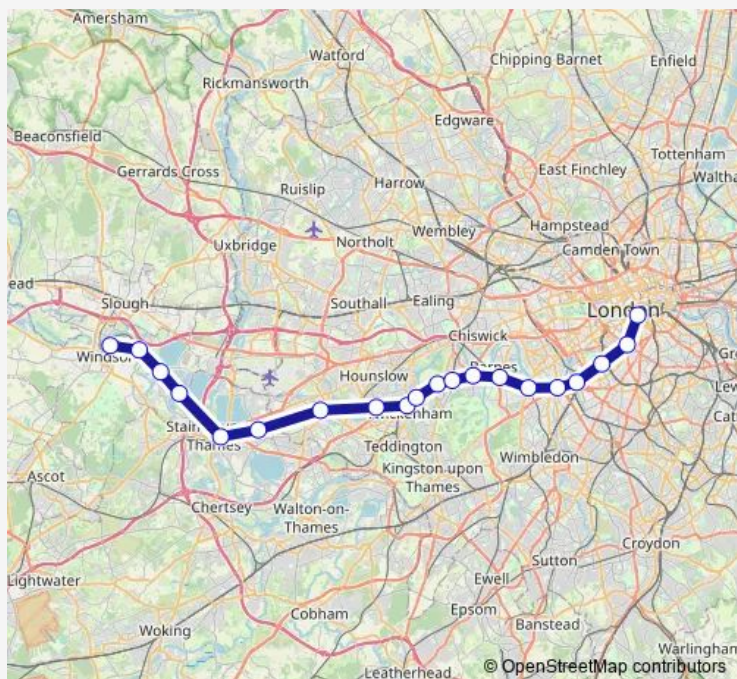

### Route schedule

London Waterloo — Windsor & Eton Riverside

Monday

—

Tuesday

—

Wednesday

06:44-22:44

### Route info

Direction: London Waterloo

Stops: 20

Trip Duration: 1 hour 0 min

■ South Western Railway — Windsor & Eton Riverside - London Waterloo

## Direction

Windsor & Eton Riverside — London Waterloo

20 stops

[Open route schedule](#)

Windsor & Eton Riverside

Datchet

Sunnymeads

Wraysbury

## Route info

Direction: London Waterloo

Stops: 15

Trip Duration: 0 hour 57 min