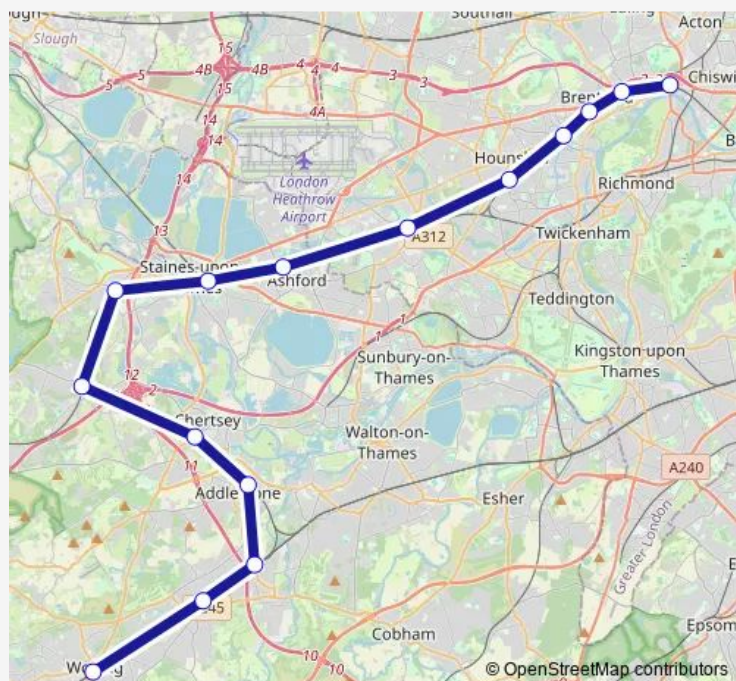

Rail South Western Railway Woking - Kew Bridge

[Go to website](#)

**Direction**

Woking — Kew Bridge

15 stops

[Open route schedule](#)

- Woking
- West Byfleet
- Byfleet & New Haw
- Addlestone
- Chertsey
- Virginia Water
- Egham
- Staines
- Ashford (Surrey)
- Feltham
- Hounslow
- Isleworth
- Syon Lane
- Brentford
- Kew Bridge

Route schedule

Woking — Kew Bridge

Monday	—
Tuesday	—
Wednesday	—
Thursday	—
Friday	—
Saturday	—
Sunday	07:51-22:52

Route info

Direction: Woking

Stops: 15

Trip Duration: 0 hour 53 min

■ South Western Railway — Woking - Kew Bridge

**Direction**

Kew Bridge — Woking

15 stops

[Open route schedule](#)

Kew Bridge

Brentford

Syon Lane

Isleworth

Hounslow

Feltham

Ashford (Surrey)

Staines

Egham

Virginia Water

Chertsey

Addlestone