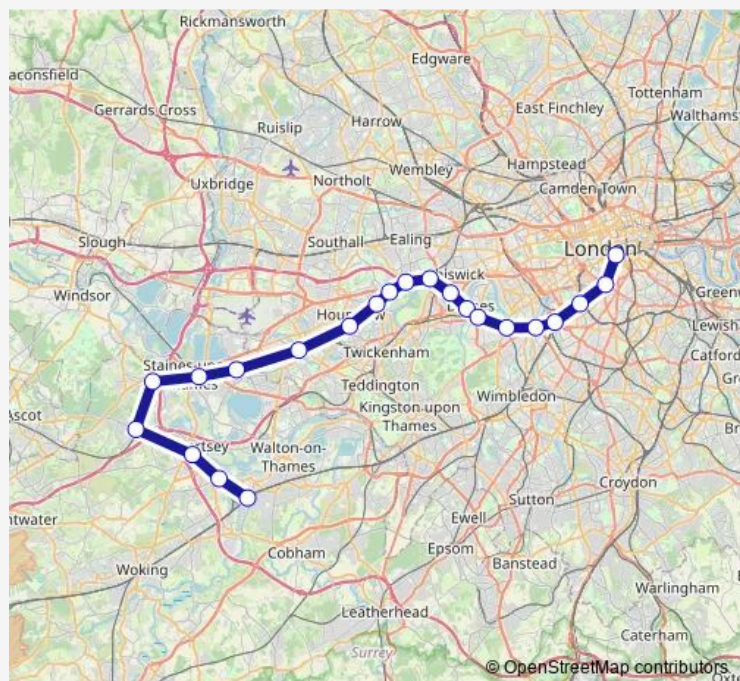

Wimbledon

Raynes Park

New Malden

Surbiton

Esher

Hersham

Walton-on-Thames

Weybridge

Route schedule

London Waterloo — Weybridge

Monday —

Tuesday —

Wednesday —

Thursday —

Friday —

Saturday —

Sunday 07:10-23:41

Route info

Direction: London Waterloo

Stops: 12

Trip Duration: 0 hour 38 min

Direction

London Waterloo — Weybridge

15 stops

Route info

Direction: London Waterloo

Stops: 15

Trip Duration: 1 hour 2 min

Direction

Weybridge — London Waterloo

22 stops

[Open route schedule](#)