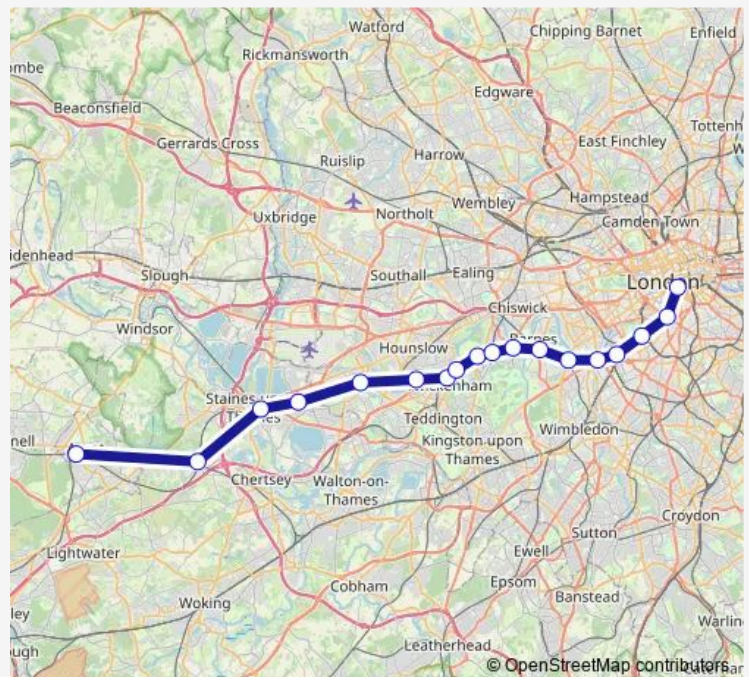

Rail South Western Railway Ascot - London Waterloo

[Go to website](#)

Direction

Ascot — London Waterloo

18 stops

[Open route schedule](#)

- Ascot
- Virginia Water
- Staines
- Ashford (Surrey)
- Feltham
- Whitton (London)
- Twickenham
- St Margarets (London)
- Richmond (London)
- North Sheen
- Mortlake
- Barnes
- Putney
- Wandsworth Town
- Clapham Junction
- Queenstown Road (Battersea)
- Vauxhall
- London Waterloo

Route schedule

Ascot — London Waterloo

Monday	—
Tuesday	—
Wednesday	—
Thursday	—
Friday	—
Saturday	—
Sunday	07:03-23:03

Route info

Direction: Ascot

Stops: 18

Trip Duration: 1 hour 3 min

Direction

Ascot — London Waterloo

16 stops

[Open route schedule](#)

Ascot

Sunningdale

Longcross

Virginia Water

Egham

Direction

Ascot — London Waterloo

18 stops

[Open route schedule](#)

Ascot

Sunningdale

Longcross

Virginia Water