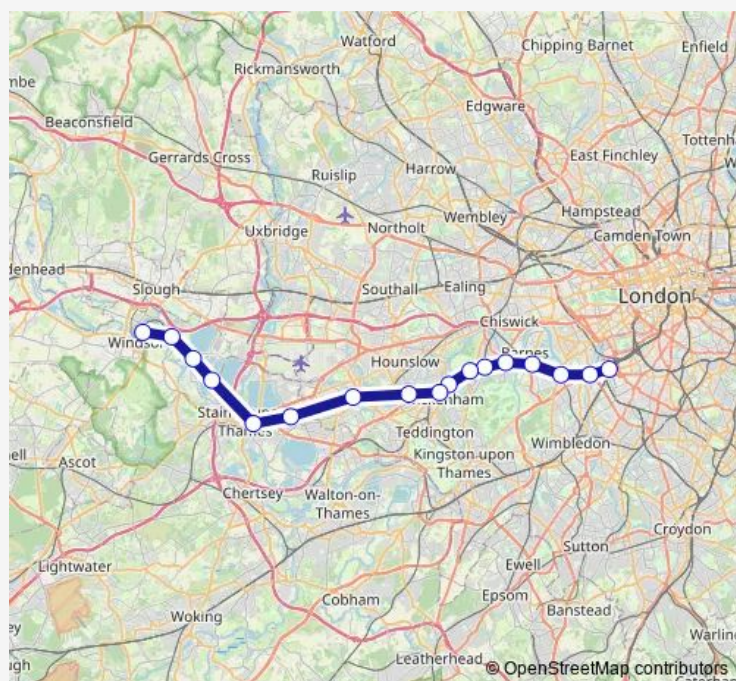

Rail South Western Railway Clapham Junction - Windsor & Eton Riverside

[Go to website](#)

Direction

Clapham Junction — Windsor & Eton Riverside

17 stops

[Open route schedule](#)

- Clapham Junction
- Wandsworth Town
- Putney
- Barnes
- Mortlake
- North Sheen
- Richmond (London)
- St Margarets (London)
- Twickenham
- Whitton (London)
- Feltham
- Ashford (Surrey)
- Staines
- Wraysbury
- Sunnymeads
- Datchet
- Windsor & Eton Riverside

Route schedule

Clapham Junction — Windsor & Eton Riverside

Monday	—
Tuesday	—
Wednesday	—
Thursday	—
Friday	—
Saturday	—
Sunday	07:52-07:54

Route info

Direction: Clapham Junction

Stops: 17

Trip Duration: 0 hour 53 min

Direction

Clapham Junction — Windsor & Eton Riverside

17 stops

[Open route schedule](#)

Clapham Junction

Wandsworth Town

Putney

Barnes

Stops: 17

Trip Duration: 0 hour 51 min

Direction

Clapham Junction — Windsor & Eton Riverside

14 stops

[Open route schedule](#)

Clapham Junction

Wandsworth Town