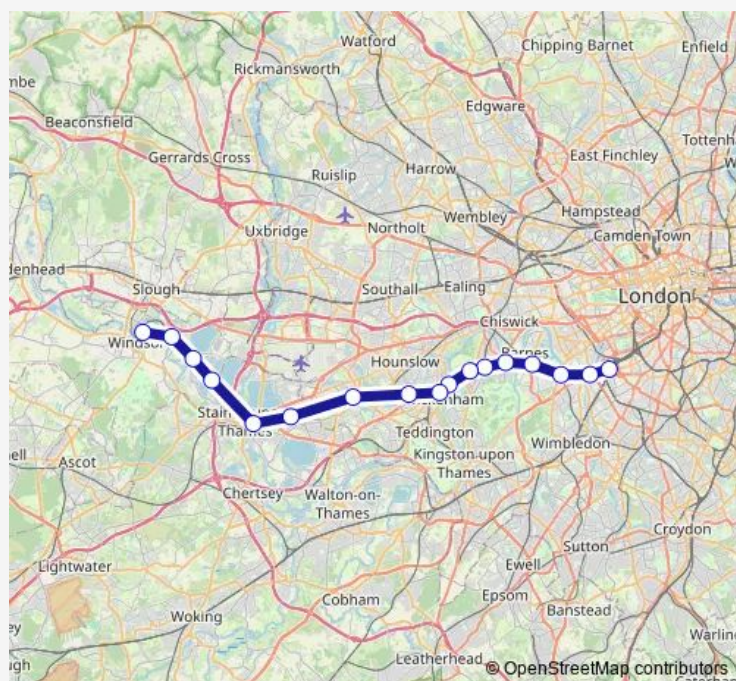

### Direction

Clapham Junction — Windsor & Eton Riverside

17 stops

[Open route schedule](#)

- Clapham Junction
- Wandsworth Town
- Putney
- Barnes
- Mortlake
- North Sheen
- Richmond (London)
- St Margarets (London)
- Twickenham
- Whitton (London)
- Feltham
- Ashford (Surrey)
- Staines
- Wraysbury
- Sunnymeads
- Datchet
- Windsor & Eton Riverside

### Route schedule

Clapham Junction — Windsor & Eton Riverside

Monday	—
Tuesday	—
Wednesday	—
Thursday	—
Friday	—
Saturday	05:11
Sunday	07:52-07:54

### Route info

Direction: Clapham Junction

Stops: 17

Trip Duration: 0 hour 51 min

## Direction

Clapham Junction — Windsor & Eton Riverside

17 stops

[Open route schedule](#)

Clapham Junction

Wandsworth Town

Putney

Barnes