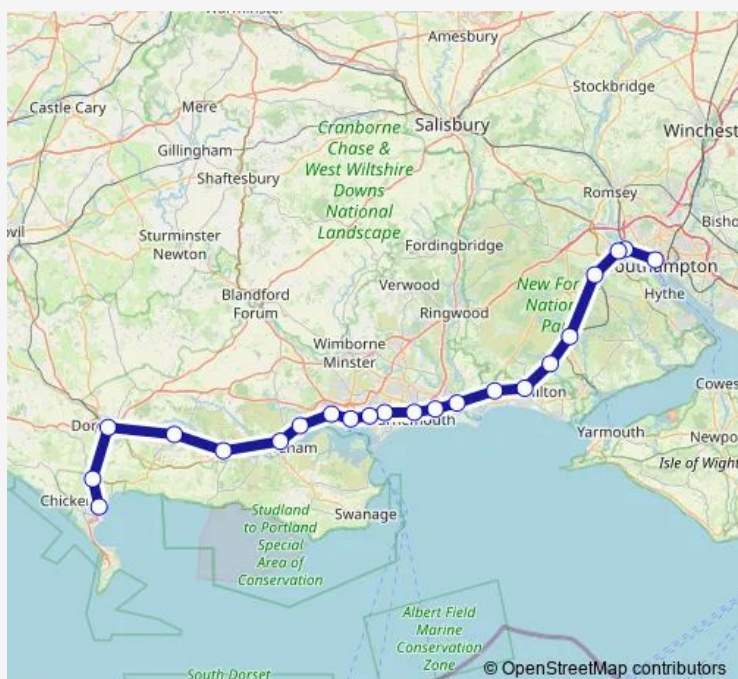

Rail South Western Railway Southampton Central - Weymouth

[Go to website](#)

Direction

Weymouth — Southampton Central

14 stops

[Open route schedule](#)

- Weymouth
- Dorchester South
- Moreton (Dorset)
- Wool
- Wareham
- Hamworthy
- Poole
- Parkstone (Dorset)
- Branksome
- Bournemouth
- Brockenhurst
- Totton
- Redbridge (Hants)
- Southampton Central

Route schedule

Weymouth — Southampton Central

Monday	—
Tuesday	—
Wednesday	—
Thursday	—
Friday	—
Saturday	06:03-20:01
Sunday	—

Route info

Direction: Weymouth

Stops: 14

Trip Duration: 1 hour 25 min

Direction

Weymouth — Southampton Central

19 stops

[Open route schedule](#)

Weymouth

Upwey

Dorchester South

Moreton (Dorset)

Wool

Direction: Weymouth

Stops: 19

Trip Duration: 1 hour 44 min

Direction

Weymouth — Southampton Central

16 stops

[Open route schedule](#)

Weymouth