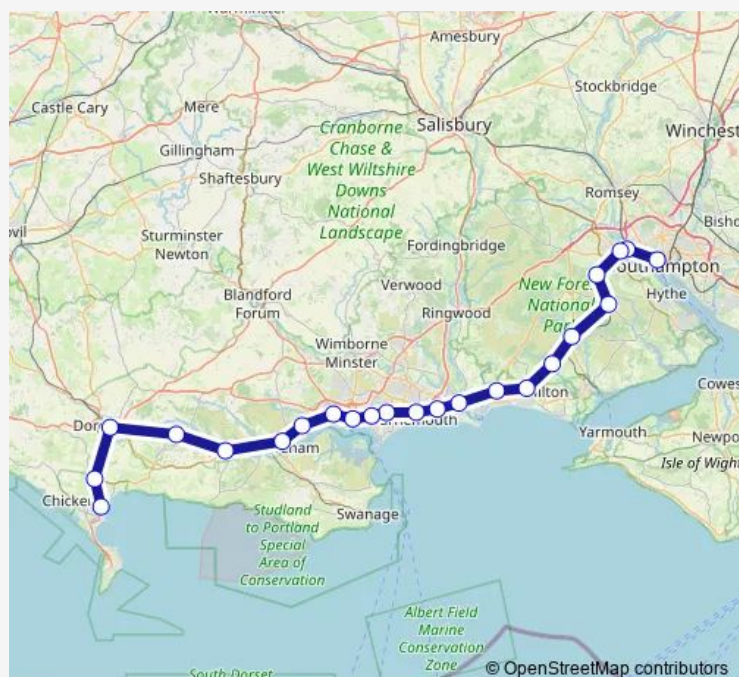

Rail South Western Railway Southampton Central - Weymouth

[Go to website](#)

Direction

Weymouth — Southampton Central

14 stops

[Open route schedule](#)

- Weymouth
- Dorchester South
- Moreton (Dorset)
- Wool
- Wareham
- Hamworthy
- Poole
- Parkstone (Dorset)
- Branksome
- Bournemouth
- Brockenhurst
- Totton
- Redbridge (Hants)
- Southampton Central

Route schedule

Weymouth — Southampton Central

Monday	—
Tuesday	—
Wednesday	—
Thursday	—
Friday	—
Saturday	06:03-20:01
Sunday	—

Route info

Direction: Weymouth

Stops: 14

Trip Duration: 1 hour 25 min

■ South Western Railway — Southampton Central - Weymouth

Direction

Weymouth — Southampton Central

19 stops

[Open route schedule](#)

Weymouth

Upwey

Dorchester South

Moreton (Dorset)

Wareham

Wool

Moreton (Dorset)

Dorchester South

Upwey

Weymouth

Route schedule

Southampton Central — Weymouth