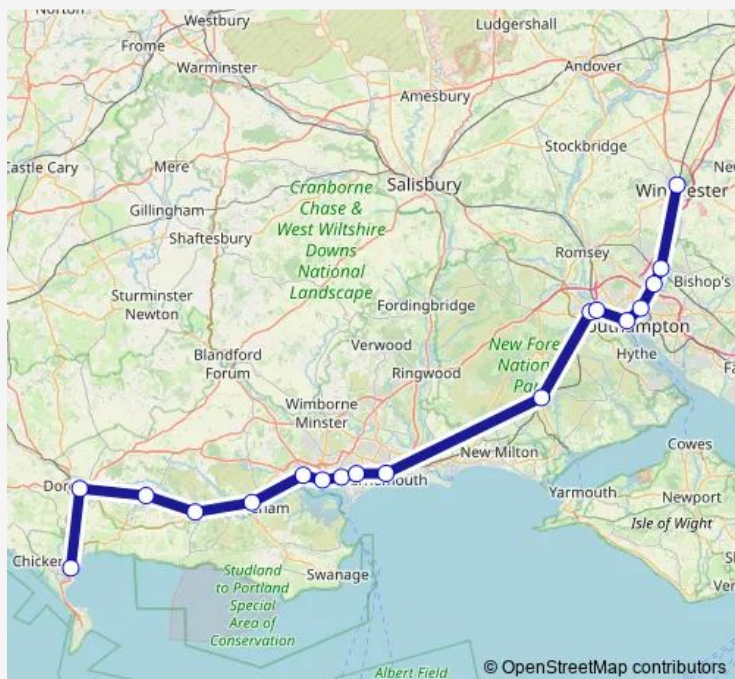

Rail South Western Railway Weymouth - Winchester

[Go to website](#)

Direction

Weymouth — Winchester

18 stops

[Open route schedule](#)

- Weymouth
- Dorchester South
- Moreton (Dorset)
- Wool
- Wareham
- Hamworthy
- Poole
- Parkstone (Dorset)
- Branksome
- Bournemouth
- Brookenhurst
- Totton
- Redbridge (Hants)
- Southampton Central
- St Denys
- Southampton Airport Parkway
- Eastleigh
- Winchester

Route schedule

Weymouth — Winchester

Monday	—
Tuesday	18:03
Wednesday	—
Thursday	—
Friday	—
Saturday	—
Sunday	—

Route info

Direction: Weymouth

Stops: 18

Trip Duration: 1 hour 44 min

South Western Railway Rail time schedules and route maps are available in an offline PDF at busmaps.com. Use the busmaps.com website to see live bus times, train schedule or subway schedule, and step-by-step directions for all public transit in Southampton

The schedule is provided in the local timezone. Times with "(+1)" indicate departures on the next day.

PDF file created on 2024-12-20

2024 BusMaps.com - All Rights Reserved