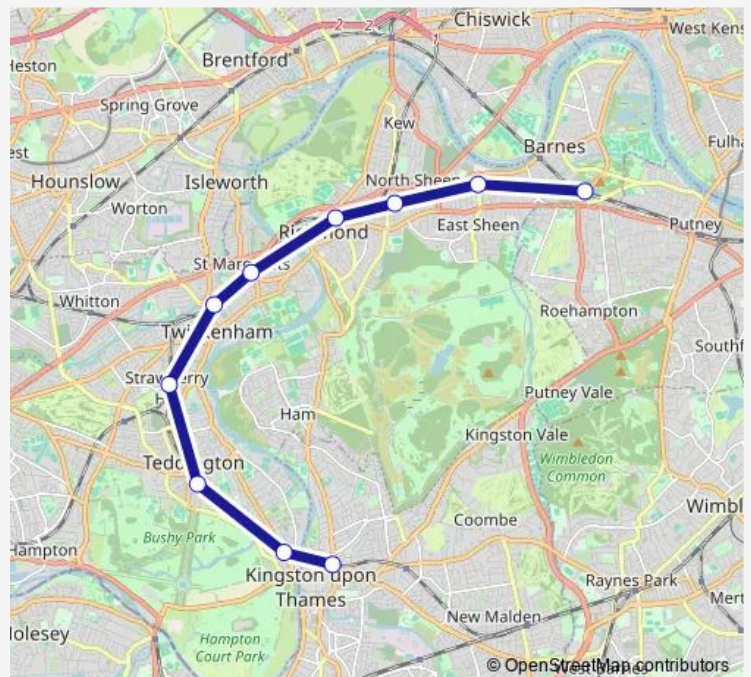

Rail South Western Railway Barnes - Kingston

[Go to website](#)

Direction

Kingston — Barnes

10 stops

[Open route schedule](#)

- Kingston
- Hampton Wick
- Teddington
- Strawberry Hill
- Twickenham
- St Margarets (London)
- Richmond (London)
- North Sheen
- Mortlake
- Barnes

Route schedule

Kingston — Barnes

Monday	—
Tuesday	—
Wednesday	—
Thursday	—
Friday	—
Saturday	05:59-23:59
Sunday	—

Route info

Direction: Kingston

Stops: 10

Trip Duration: 0 hour 30 min

South Western Railway — Barnes - Kingston

Direction

Barnes — Kingston

10 stops

[Open route schedule](#)

Barnes

Mortlake

North Sheen

Richmond (London)

St Margarets (London)

Twickenham

Strawberry Hill

Teddington

Hampton Wick

Kingston

Route schedule

Barnes — Kingston