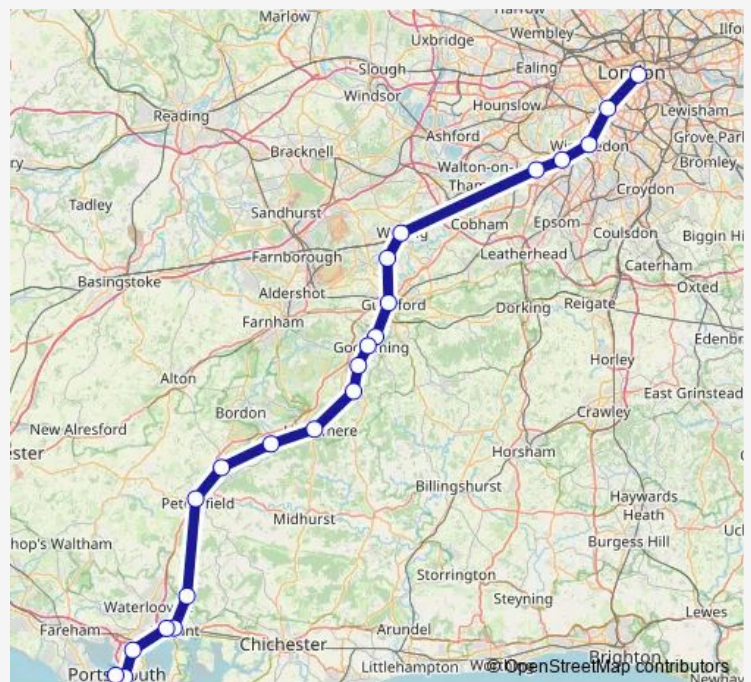

Rail South Western Railway Portsmouth & Southsea - London Waterloo

[Go to website](#)

Direction

London Waterloo — Portsmouth & Southsea

21 stops

[Open route schedule](#)

- London Waterloo
- Clapham Junction
- Wimbledon
- New Malden
- Surbiton
- Effingham Junction
- Guildford
- Farncombe
- Godalming
- Milford (Surrey)
- Witley
- Haslemere
- Liphook
- Liss
- Petersfield
- Rowlands Castle
- Havant
- Bedhampton
- Hilsea
- Fratton
- Portsmouth & Southsea

Route schedule

London Waterloo — Portsmouth & Southsea

Monday	17:15-17:45
Tuesday	17:15-17:45
Wednesday	17:15-17:45
Thursday	17:15-17:45
Friday	17:15-17:45
Saturday	—
Sunday	—

Route info

Direction: London Waterloo

Stops: 21

Trip Duration: 2 hour 1 min

■ South Western Railway — Portsmouth & Southsea - London Waterloo

Direction

London Waterloo — Portsmouth & Southsea

23 stops

[Open route schedule](#)

London Waterloo

Direction: London Waterloo

Stops: 23

Trip Duration: 1 hour 59 min

Direction

London Waterloo — Portsmouth & Southsea

22 stops

[Open route schedule](#)

London Waterloo