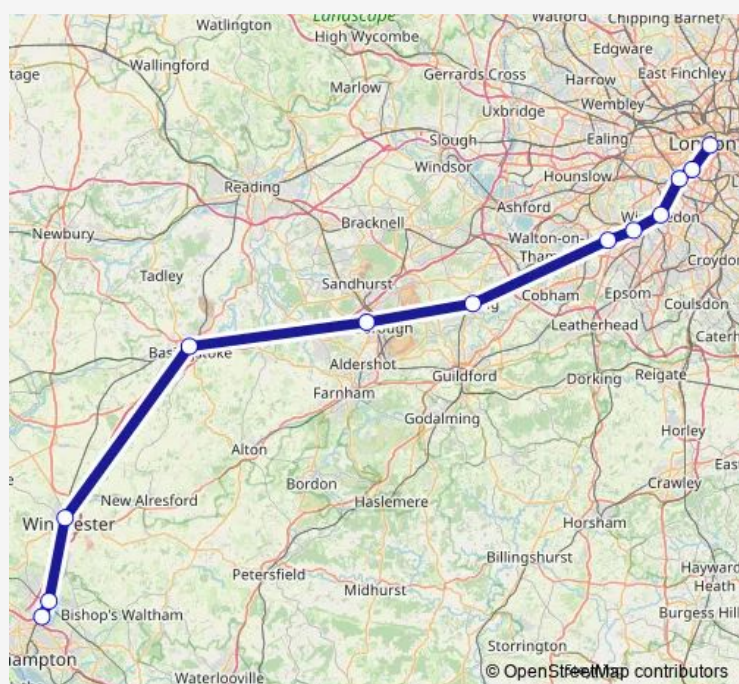

Eastleigh

Winchester

Basingstoke

Farnborough (Main)

Woking

Surbiton

New Malden

Wimbledon

Clapham Junction

London Waterloo

Route schedule

Southampton Airport Parkway — London Waterloo

Monday	—
Tuesday	—
Wednesday	—
Thursday	—
Friday	—
Saturday	—
Sunday	09:26-21:26

Route info

Direction: Southampton Airport Parkway

Stops: 11

Trip Duration: 1 hour 22 min

South Western Railway — London Waterloo - Southampton Airport Parkway

Direction

Southampton Airport Parkway — London Waterloo

12 stops

[Open route schedule](#)

Southampton Airport Parkway

Eastleigh

Winchester

Basingstoke

Fleet

Farnborough (Main)

Woking

Surbiton

New Malden