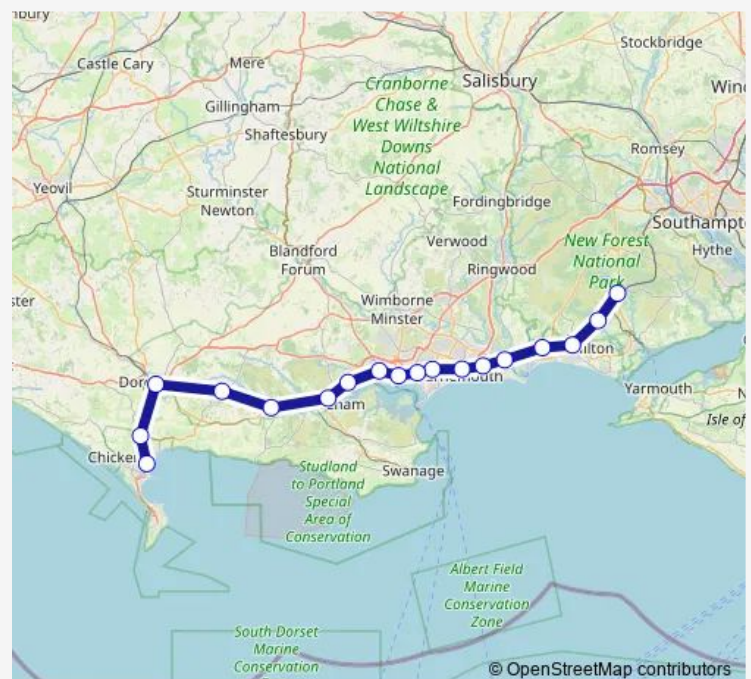

Rail South Western Railway Brockenhurst - Weymouth

[Go to website](#)

Direction

Brockenhurst — Weymouth

18 stops

[Open route schedule](#)

Brockenhurst

Sway

Hamworthy

Holton Heath

Wareham

Wool

Moreton (Dorset)

Dorchester South

Upwey

Weymouth

Route schedule

Brockenhurst — Weymouth

Monday 06:10-06:15

Tuesday 06:10-06:15

Wednesday 06:10-06:15

Thursday 06:10-06:15

Friday 06:10-06:15

Saturday 06:10-06:15

Sunday 09:17

Route info

Direction: Brockenhurst

Stops: 18

Trip Duration: 1 hour 33 min

South Western Railway — Brockenhurst - Weymouth

South Western Railway Rail time schedules and route maps are available in an offline PDF at busmaps.com. Use the busmaps.com website to see live bus times, train schedule or subway schedule, and step-by-step directions for all public transit in Bournemouth