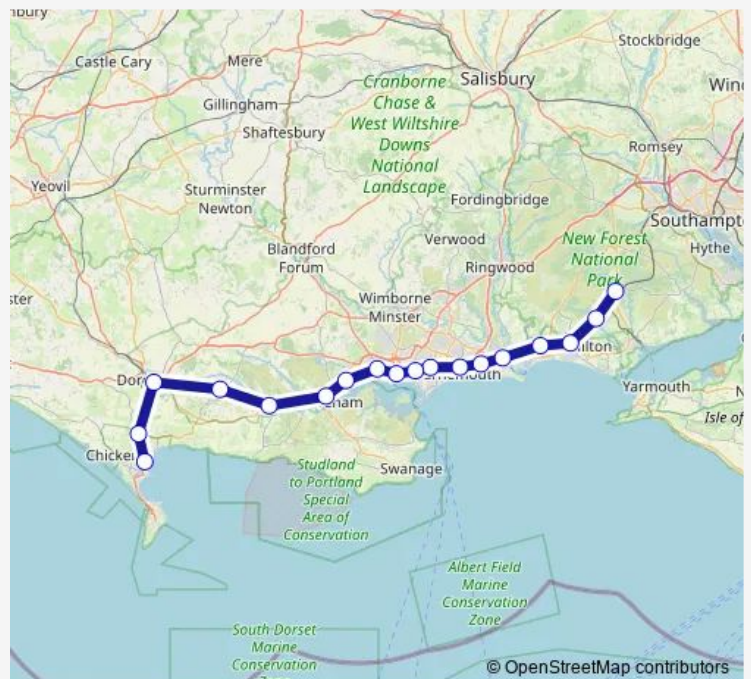

Christchurch

Pokesdown

Bournemouth

Branksome

Parkstone (Dorset)

Poole

Hamworthy

Holton Heath

Wareham

Wool

Moreton (Dorset)

Dorchester South

Upwey

Weymouth

Route schedule

Brockenhurst — Weymouth

Monday 06:15

Tuesday 06:15

Wednesday 06:15

Thursday 06:15

Friday 06:15

Saturday 06:15

Sunday —

Route info

Direction: Brockenhurst

Stops: 18

Trip Duration: 1 hour 27 min

South Western Railway Rail time schedules and route maps are available in an offline PDF at busmaps.com. Use the busmaps.com website to see live bus times, train schedule or subway schedule, and step-by-step directions for all public transit in Bournemouth