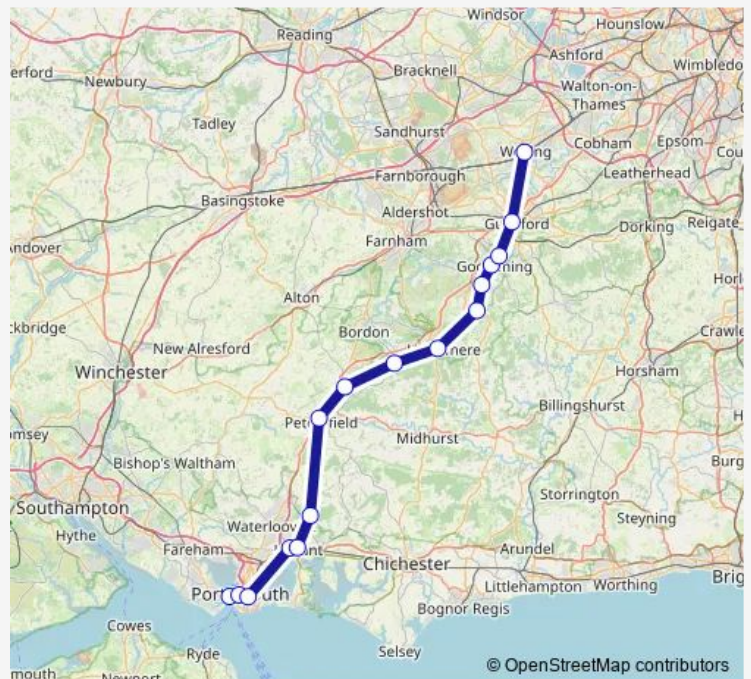

Witley

Milford (Surrey)

Godalming

Farncombe

Guildford

Woking

Route schedule

Portsmouth Harbour — Woking

Monday —

Tuesday —

Wednesday 22:48

Thursday —

Friday —

Saturday —

Sunday 22:46-22:48

Route info

Direction: Portsmouth Harbour

Stops: 16

Trip Duration: 1 hour 29 min

South Western Railway Rail time schedules and route maps are available in an offline PDF at busmaps.com. Use the busmaps.com website to see live bus times, train schedule or subway schedule, and step-by-step directions for all public transit in Portsmouth