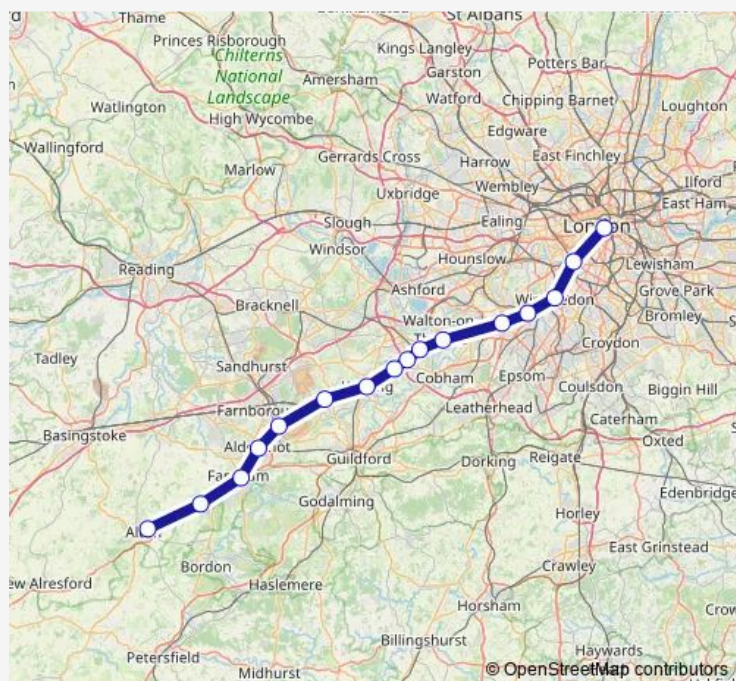

Ash Vale

Aldershot

Farnham

Bentley (Hants)

Alton

Route schedule

London Waterloo — Alton

Monday —

Tuesday —

Wednesday —

Thursday —

Friday —

Saturday —

Sunday 07:08-23:08

Route info

Direction: London Waterloo

Stops: 15

Trip Duration: 1 hour 22 min

South Western Railway — London Waterloo - Alton

Direction

Alton — London Waterloo

18 stops

[Open route schedule](#)

Alton