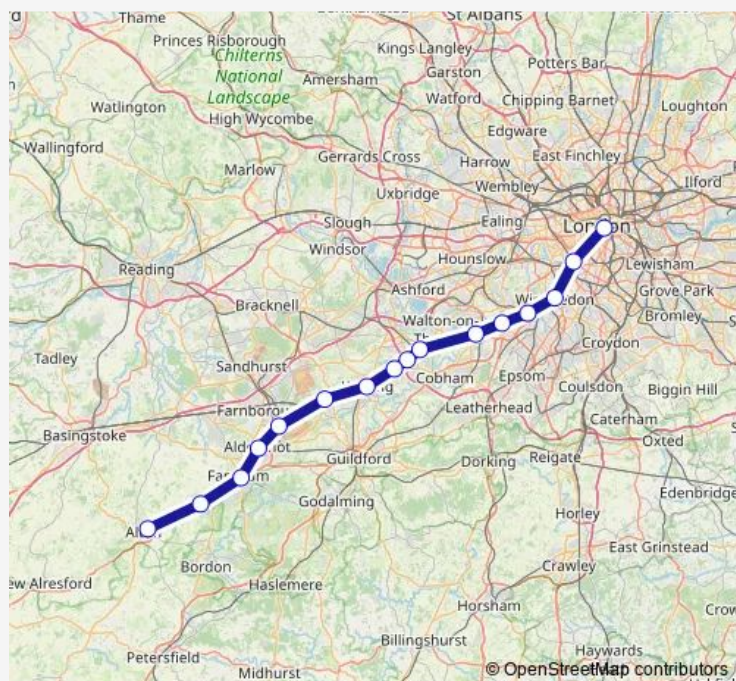

### Route schedule

London Waterloo — Alton

Monday —

Tuesday —

Wednesday —

Thursday —

Friday —

Saturday —

### Route info

Direction: London Waterloo

Stops: 15

Trip Duration: 1 hour 23 min

South Western Railway — London Waterloo - Alton