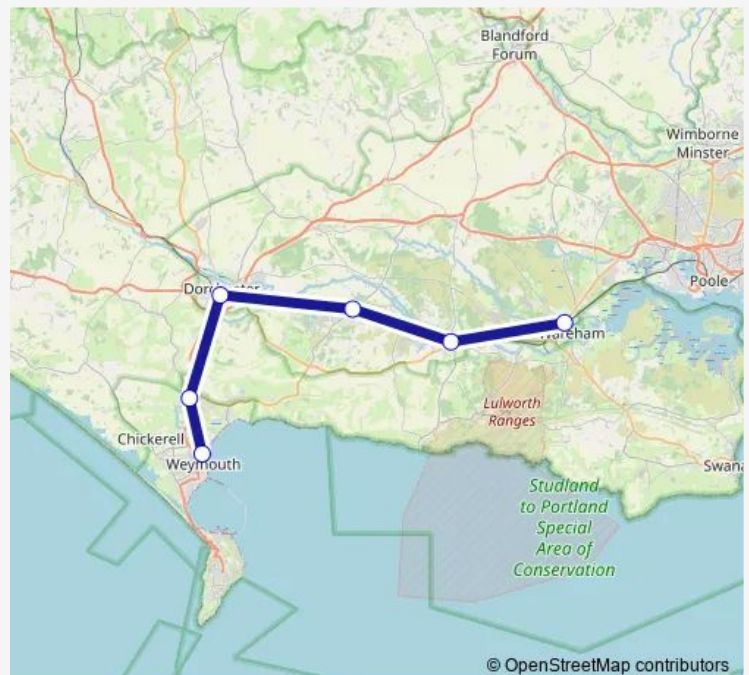

Rail South Western Railway Wareham - Weymouth

[Go to website](#)

Direction

Weymouth — Wareham

6 stops

[Open route schedule](#)

Weymouth

Upwey

Dorchester South

Moreton (Dorset)

Wool

Wareham

Route schedule

Weymouth — Wareham

Monday	—
Tuesday	—
Wednesday	—
Thursday	—
Friday	—
Saturday	—
Sunday	07:48-22:58

Route info

Direction: Weymouth

Stops: 6

Trip Duration: 0 hour 31 min

Direction

Wareham — Weymouth

6 stops

[Open route schedule](#)

Wareham

Route info

Direction: Wareham

Stops: 6

Trip Duration: 0 hour 33 min

South Western Railway Rail time schedules and route maps are available in an offline PDF at busmaps.com. Use the busmaps.com website to see live bus times, train schedule or subway schedule, and step-by-step directions for all public transit in Dorchester