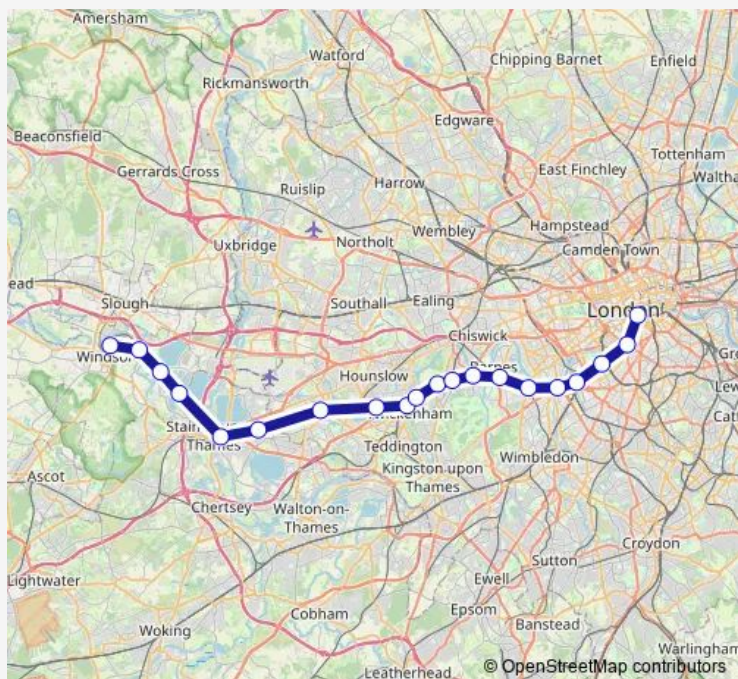

Rail South Western Railway Windsor & Eton Riverside - London Waterloo

[Go to website](#)

Direction

Windsor & Eton Riverside — London Waterloo

17 stops

[Open route schedule](#)

Windsor & Eton Riverside

Datchet

Windsor & Eton Riverside — London Waterloo

Monday	—
Tuesday	—
Wednesday	—
Thursday	—
Friday	—
Saturday	05:21-23:23
Sunday	07:01-23:01

Route info

Direction: Windsor & Eton Riverside

Stops: 17

Trip Duration: 1 hour 5 min

Direction

Windsor & Eton Riverside — London Waterloo

22 stops

[Open route schedule](#)

Windsor & Eton Riverside

Datchet

Sunnymeads

Wraysbury