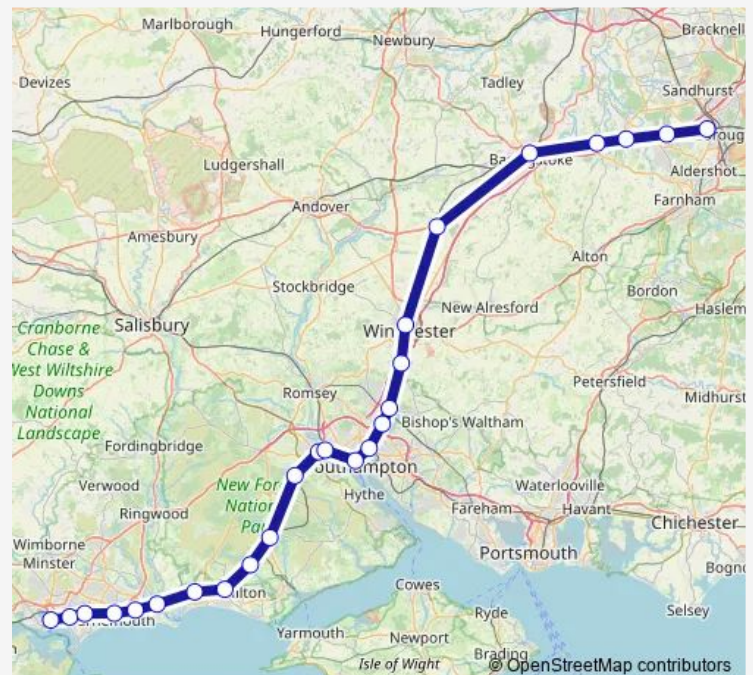

## Rail South Western Railway Poole - Farnborough (Main)

[Go to website](#)

### Direction

Poole — Farnborough (Main)

25 stops

[Open route schedule](#)

- Poole
- Parkstone (Dorset)
- Branksome
- Bournemouth
- Pokesdown
- Christchurch
- Hinton Admiral
- New Milton
- Sway
- Brockenhurst
- Ashurst New Forest
- Totton
- Redbridge (Hants)
- Southampton Central
- St Denys
- Southampton Airport Parkway
- Eastleigh
- Shawford
- Winchester
- Micheldever
- Basingstoke

### Route schedule

Poole — Farnborough (Main)

Monday	—
Tuesday	—
Wednesday	—
Thursday	—
Friday	—
Saturday	21:54
Sunday	—

### Route info

Direction: Poole

Stops: 25

Trip Duration: 2 hour 12 min

■ South Western Railway — Poole - Farnborough (Main)

Hook

Winchfield

Fleet