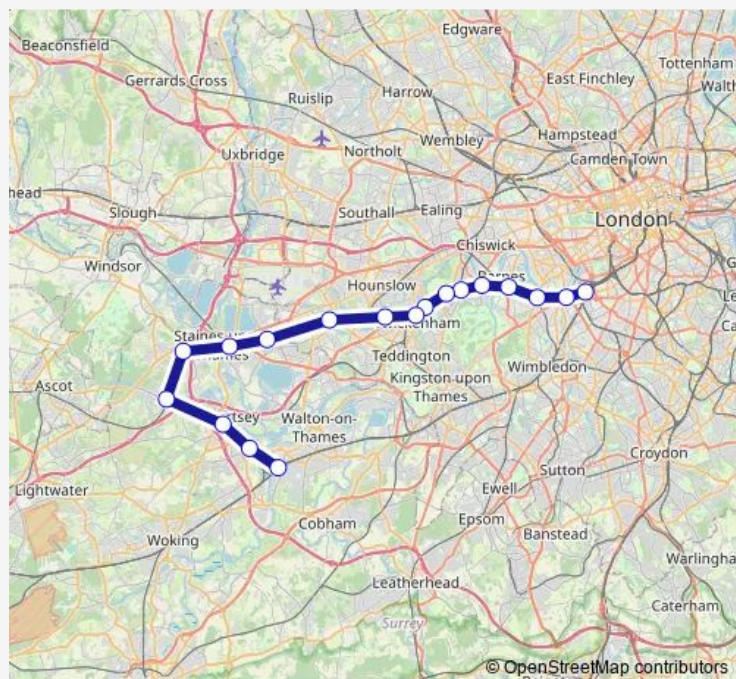

**Route schedule**

Clapham Junction — Weybridge

Monday 05:06-05:11

Tuesday 05:06

Wednesday 05:06

Thursday 05:06

Friday 05:06-05:11

Saturday 05:11

Sunday —

**Route info**

Direction: Clapham Junction

Stops: 18

Trip Duration: 1 hour 1 min

■ South Western Railway — Clapham Junction - Weybridge

## Direction

Clapham Junction — Weybridge

19 stops

[Open route schedule](#)

Clapham Junction

Wandsworth Town

Putney

Barnes

## Route info

Direction: Clapham Junction

Stops: 19

Trip Duration: 1 hour 2 min

South Western Railway Rail time schedules and route maps are available in an offline PDF at [busmaps.com](https://busmaps.com). Use the [busmaps.com](https://busmaps.com) website to see live bus times, train schedule or subway schedule, and step-by-step directions for all public transit in London