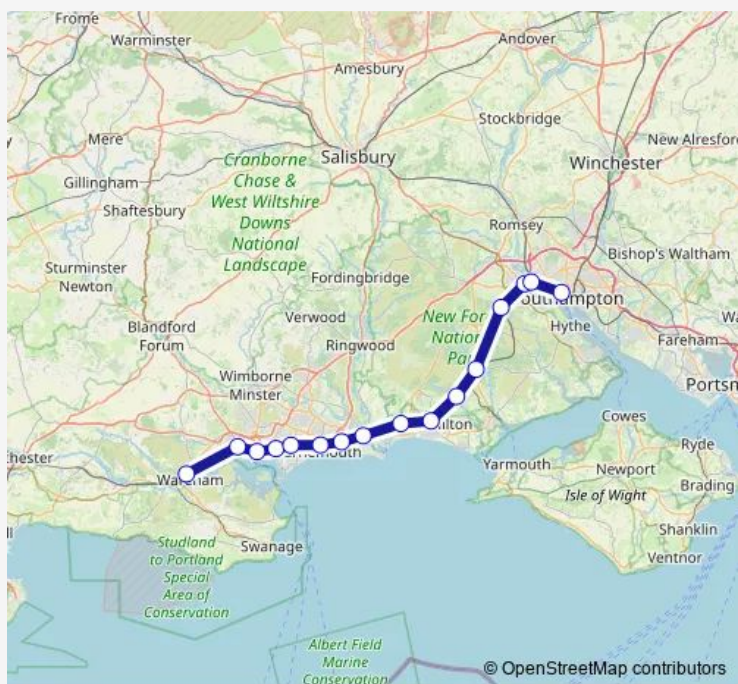

Rail South Western Railway Southampton Central - Wareham

[Go to website](#)

Direction

Wareham — Southampton Central

16 stops

[Open route schedule](#)

- Wareham
- Hamworthy
- Poole
- Parkstone (Dorset)
- Branksome
- Bournemouth
- Pokesdown
- Christchurch
- Hinton Admiral
- New Milton
- Sway
- Brockenhurst
- Ashurst New Forest
- Totton
- Redbridge (Hants)
- Southampton Central

Route schedule

Wareham — Southampton Central

Monday	—
Tuesday	—
Wednesday	—
Thursday	—
Friday	—
Saturday	—
Sunday	22:30-23:30

Route info

Direction: Wareham

Stops: 16

Trip Duration: 1 hour 25 min

Direction

Southampton Central — Wareham

11 stops

[Open route schedule](#)

Southampton Central

Redbridge (Hants)

Totton

Brockenhurst

New Milton

Bournemouth

Branksome

Parkstone (Dorset)

Poole

Hamworthy

Wareham

Route schedule

Southampton Central — Wareham