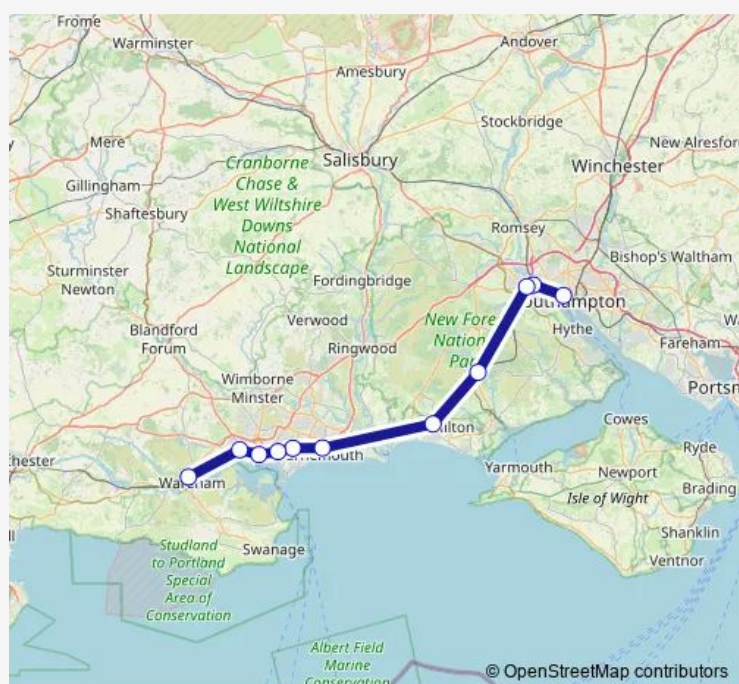

Rail South Western Railway Southampton Central - Wareham

[Go to website](#)

Direction

Wareham — Southampton Central

16 stops

[Open route schedule](#)

- Wareham
- Hamworthy
- Poole
- Parkstone (Dorset)
- Branksome
- Bournemouth
- Pokesdown
- Christchurch
- Hinton Admiral
- New Milton
- Sway
- Brockenhurst
- Ashurst New Forest
- Totton
- Redbridge (Hants)
- Southampton Central

Route schedule

Wareham — Southampton Central

Monday	—
Tuesday	—
Wednesday	—
Thursday	—
Friday	—
Saturday	—
Sunday	22:30-23:30

Route info

Direction: Wareham

Stops: 16

Trip Duration: 1 hour 25 min

■ South Western Railway — Wareham - Southampton Central

New Milton

Bournemouth

Branksome

Parkstone (Dorset)

Poole

Hamworthy

Wareham

Route schedule

—

Friday

—

Saturday

—

Sunday

09:03

Route info